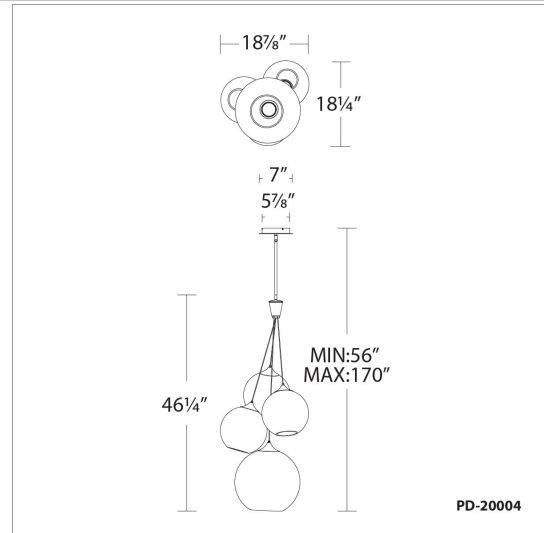

Aged Brass

LINE DRAWING