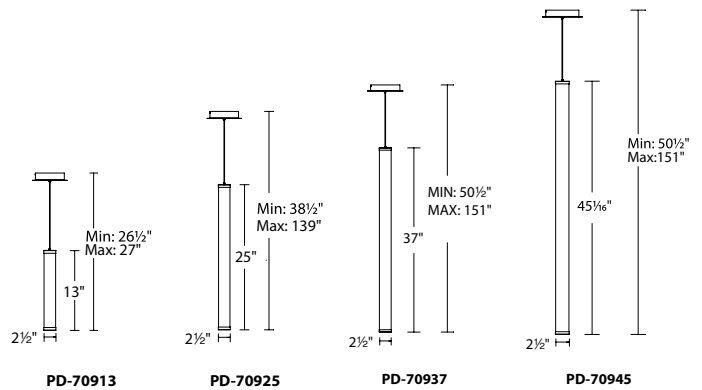

FLARE - Mini LED Pendant

PD-70913, PD-70925, PD-70937, PD-70945

Fixture Type:

Catalog Number:

Project: _____

Location: _____

PRODUCT DESCRIPTION

Symmetrical, cylindrical and aerodynamic. Brilliance alone or as a collection.

FEATURES

- Universal driver (120V - 277V) concealed within the canopy
- Color Temperature: 3000K
- CRI: 90
- Rated Life: 50,000 hours

SPECIFICATIONS

Construction: Aluminum body with extruded acrylic diffuser

Input: 120 - 277V

Dimming: 100% - 10% ELV / 0-10V / TRIAC

Light Source: High output LED

Finish: Brushed Nickel (BN), Black (BK)

Standards: ETL/cETL, Damp location listed, JA8 2016 Title 24 Compliant

ORDER NUMBER

Model	Size	Watt	LED Lumens	Delivered Lumens	Finish
PD-70913	13"	11W	1099	745	
PD-70925	25"	27W	2426	1700	BN <i>Brushed Nickel</i>
PD-70937	37"	37W	3801	2637	BK <i>Black</i>
PD-70945	45"	42W	4254	2853	