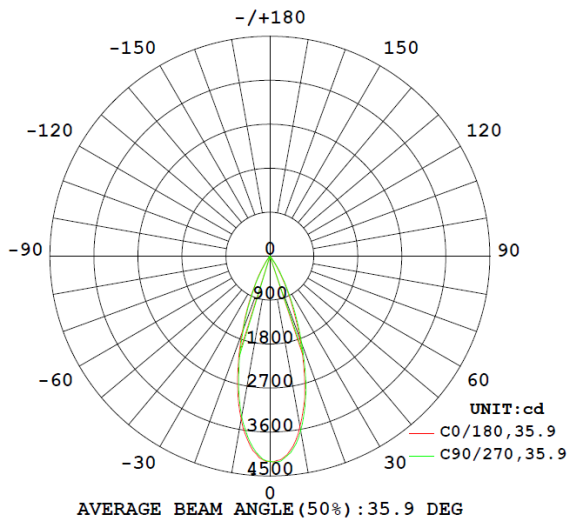

Western Distribution Center
1750 Archibald Avenue
Ontario, CA 91760

PALOMA - model: LED522

Photometrics

WAC LIGHTING

Responsible Lighting®

19° Beam Angle - 3000K

24° Beam Angle - 3000K

36° Beam Angle - 3000K