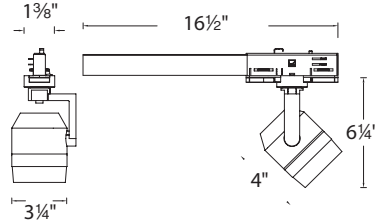

PALOMA - model: LED522

W Track System Luminaires

WAC LIGHTING

Responsible Lighting®

Fixture Type:

Catalog Number:

Project:

Location:

PRODUCT DESCRIPTION

Museum-quality LED luminaire with high performance reflector optics.

FEATURES

- Accommodates 1 filter lens or 1 accessory
- 365° horizontal rotation and 180° vertical aiming
- Integral selector to choose between independently controllable track circuits
- 50,000 hour rated life
- 5 year WAC Lighting product warranty
- Recessed driver hidden within W track

SPECIFICATIONS

Construction: Die-cast aluminum with cap ring. Clear glass lens included.

Finish: Available in black (BK), white (WT), or platinum (PT) powder coat finishes.

Aiming: 365° horizontal rotation and 180° vertical aiming. Spring lock to secure the aiming adjustment on horizontal.

Lamp: Available in Bridgelux LED.

Dimming: Dim to 10% with electronic low voltage (ELV) dimmer (120V only)

Standards: ETL & cETL listed

FIXTURE PERFORMANCE

Model #	Beam	Color Temp	Watts	Lumens	CBCP	CRI	Model #	Beam	Color Temp	Watts	Lumens	CBCP	CRI
WTK-LED522S-927	19°	2700K	22W	1325	6352	90	WTK-LED522S-930	19°	3000K	22W	1375	6590	90
WTK-LED522N-927	24°			1301	4940		WTK-LED522N-930	24°			1350	5125	
WTK-LED522F-927	36°			1355	3374		WTK-LED522F-930	36°			1695	3500	
WTK-LED522S-27	19°	2700K	22W	1590	7622	85	WTK-LED522S-30	19°	3000K	22W	1655	7940	85
WTK-LED522N-27	24°			1650	5928		WTK-LED522N-30	24°			1625	6177	
WTK-LED522F-27	36°			1630	4048		WTK-LED522F-30	36°			1695	4218	
WTK-LED522S-35	19°	3500K	22W	1705	8180	85	WTK-LED522S-40	19°	4000K	22W	1720	8257	85
WTK-LED522N-35	24°			1675	6362		WTK-LED522N-40	24°			1690	6422	
WTK-LED522F-35	36°			1745	4345		WTK-LED522F-40	36°			1765	4385	

ORDER NUMBER

TrackType	System	Model#	Beam	Color Temp	Finish
W Track	WTK 120V WHK 277V	LED522	S 19°	927 2700K (90 CRI) 27 2700K	BK Black PT Platinum WT White
			N 24°	930 3000K (90 CRI) 30 3000K	
			F 36°	35 3500K 40 4000K	

LENSES AND ACCESSORIES

Description	Model	Finish	Description	Model
Color Lens	LENS-20	AMB Amber BLU Blue GRN Green RED Red YEL Yellow	Frosted Lens	LENS-20-FR
			Spread Lens	LENS-20-SPR
			Beam Elongating	LENS-20-BEL
			Honeycomb Louver	LENS-20-HCL

FINISHES

Example: WTK-LED522N-40-BK

wacighting.com
Phone (800) 526.2588
Fax (800) 526.2585

Headquarters/Eastern Distribution Center
44 Harbor Park Drive
Port Washington, NY 11050

Central Distribution Center
1600 Distribution Ct
Lithia Springs, GA 30122

Western Distribution Center
1750 Archibald Avenue
Ontario, CA 91760