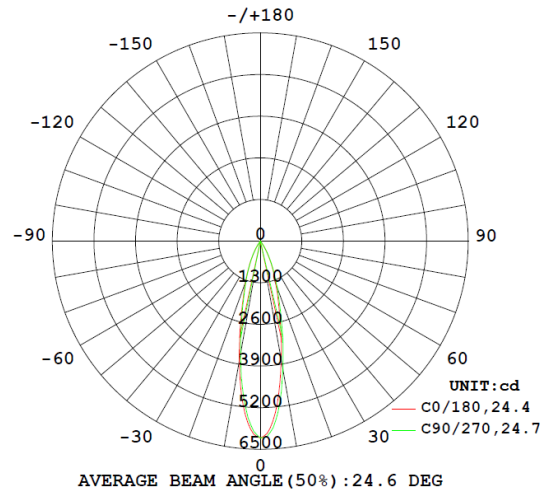

Western Distribution Center
1750 Archibald Avenue
Ontario, CA 91760

PALOMA - model: LED522

Photometrics

WAC LIGHTING

Responsible Lighting®

19° Beam Angle - 3000K

24° Beam Angle - 3000K

36° Beam Angle - 3000K