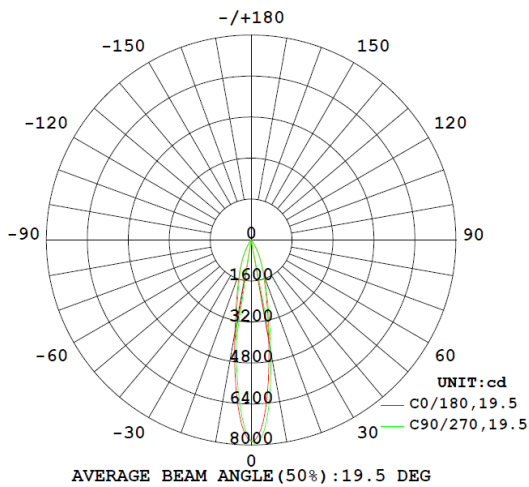

Western Distribution Center
1750 Archibald Avenue
Ontario, CA 91760

PALOMA - model: LED522

Photometrics

WAC LIGHTING

Responsible Lighting®

19° Beam Angle - 3000K

24° Beam Angle - 3000K

36° Beam Angle - 3000K