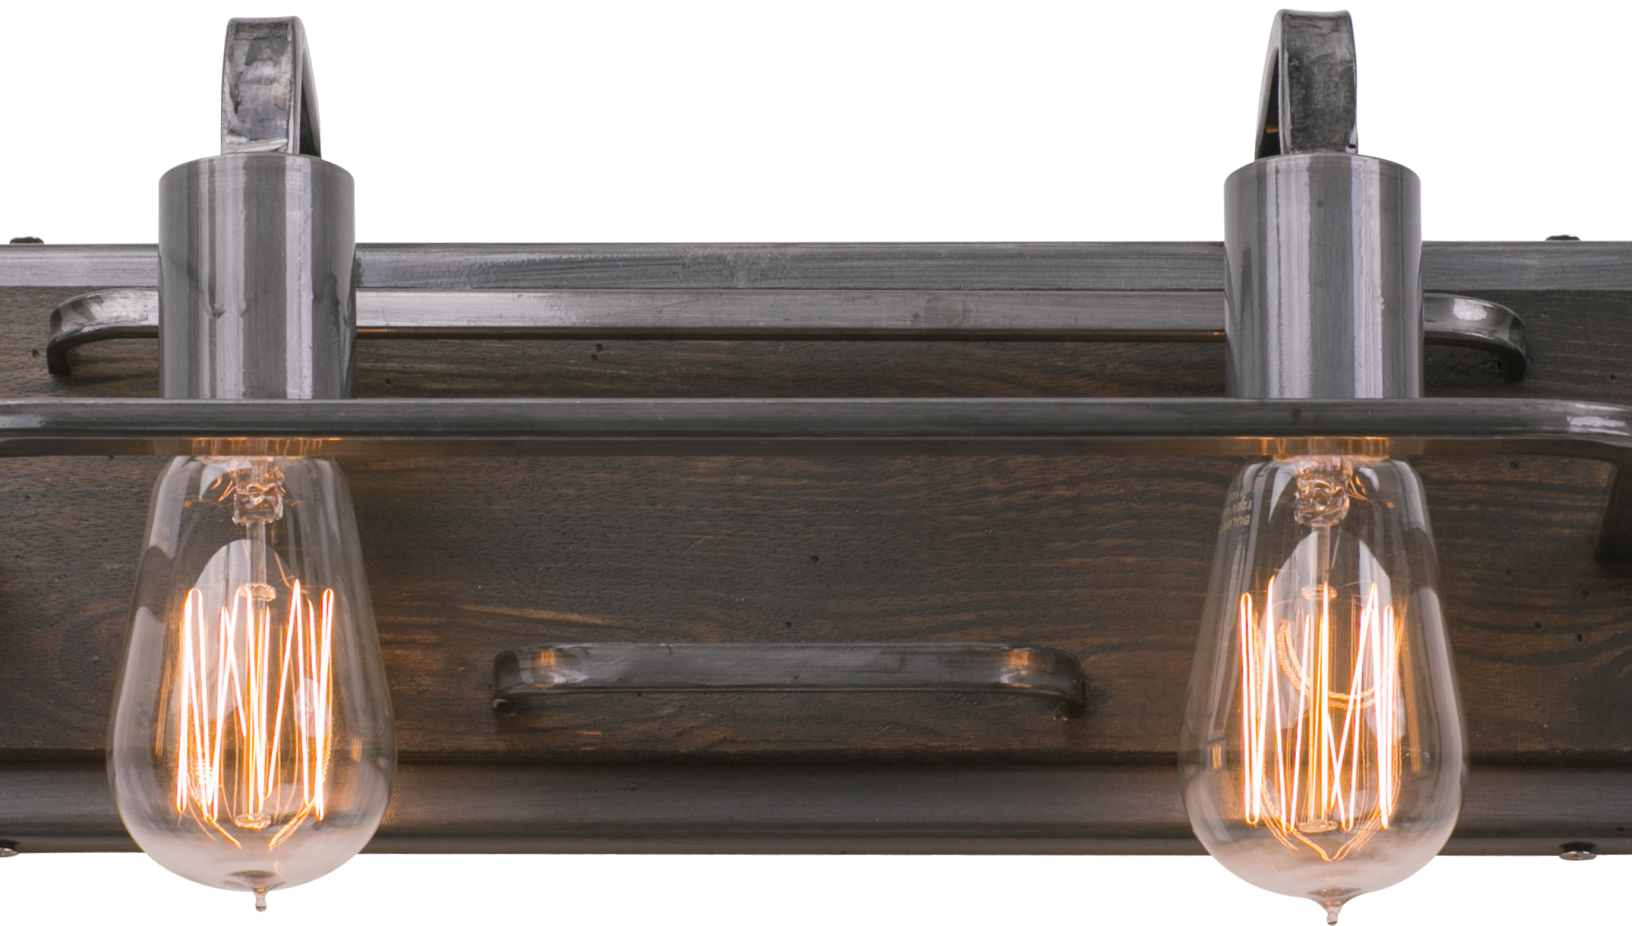

varaluz

phone 702-792-6900
fax 866-258-0862

email info@varaluz.com
web varaluz.com

268B02SL LOFTY

SELLING POINTS : Hand-forged recycled steel. Wood detail.

DESCRIPTION : What's a cocktail without a mixer? A design without a twist? Since our schooldays of dried macaroni and tissue paper collages, we have loved mixing materials. Lofty marries hand-forged recycled steel with wood. The steel lends strength; the wood lends warmth. It's Industrial design remixed to delightful new heights.

varaLuz

BATH FIXTURE 2 LIGHT

Product ID	268B02SL
Item Name	Lofty 2-Lt Bath Fixture
Collection	Lofty
Finish	Steel
UPC Code	811903023696
Description	Wall Lighting
Sub-classification	Vanity
Product Width	17.1 in./43.5 cm
Product Height	6 in./15.2 cm
Product Extension	5.4 in./13.7 cm
Product Weight	1.5 lb./0.7 kg
Backplate Width	17.1 in./43.5 cm
Backplate Height	5 in./12.7 cm
Backplate Thickness	0.5 in./1.3 cm
Top-to-Mount	3.5 in./8.9 cm
Lamping	2 x 100W Medium, Not Included; 2 x 40W Vintage Bulb, Included
Listing	CSA
Rating	Dry - Interior
Voltage	110/220V