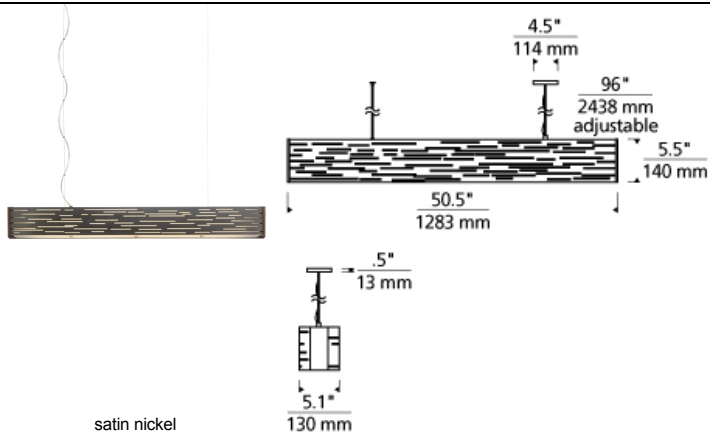

# LINEAR SUSPENSION

### DESCRIPTION

The Revel linear suspension fixture by Tech Lighting captures light in motion. The sleek metal surface is laser-cut with horizontal slots which allow light to shine through the inner white diffuser. Optional wood end caps complement the design with a touch of warmth in an unexpected way. A bottom glass diffuser provides a glare free wash of light onto surfaces below. Scaling at 50.5" long the Revel is ideal for dining room lighting, foyer lighting and family room lighting. Also included in the Revel family are three other complementary fixtures, Revel linear wall, Revel wall and Revel pendant, simply search Revel linear suspension to find its closest relatives. Your choice of fully dimmable LED lamping ships with the Revel suspension saving you both time and money. Includes 40 watt, 1677.6 total delivered lumens, 80 CRI 3000K LED. Has a maximum drop length of 8 feet. Ships with extra center power feed canopy and side post for applications with a centered junction box. Dimmable with electronic low voltage & LED compatible dimmer.

### WEIGHT

8-10lb / 3.63-4.54kg ±

antique bronze      satin nickel