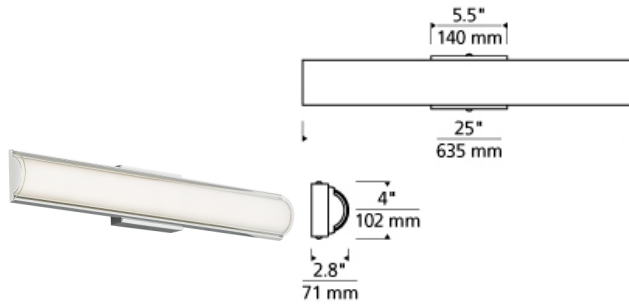

BATH COLLECTION

Jaxon Bath

LED ADA T20

DESCRIPTION

Slumped transparent glass provide the modern sophisticated look most noted to the Jaxon Bath light by Tech Lighting. A simple yet elegant inner glass diffuser evenly disperses light within the fixture providing a soft and full ray of light on surrounding surfaces. The Jaxon Bath light is available in two on-trend hardware finishes Chrome and Satin Nickel. Scaling at 4" in length and 25" in width the Jaxon is ideal for residential as well as commercial bathroom spaces. Also included in the Jaxon family is the Jaxon Wall, simply search or the Jaxon Bath light to find its closest relatives. Your choice of LED lamping ships with the Jaxon Bath saving you time and money, both lamping options are fully dimmable to create the desired ambiance in your unique space. Includes 24 watt, 188 delivered lumen, 3000K LED module. Dimmable with low-voltage electronic dimmer.

clear

INSTALLATION

This product can mount to either a 4" square electrical box with round plaster ring or an octagonal electrical box. May be mounted horizontally or vertically. For wall mount use only.

WEIGHT

4-4.5lb / 1.81-2.04kg ±

chrome

satin nickel

ORDERING INFORMATION

700BCJXN25 COLOR	FINISH	LAMP
C CLEAR	C CHROME S SATIN NICKEL	-LED830 LED 90 CRI 3000K 120V -LED830-277 LED 90 CRI 3000K 277V

7400 Linder Avenue T 847.410.4400
Skokie, Illinois 60077 F 847.410.4500