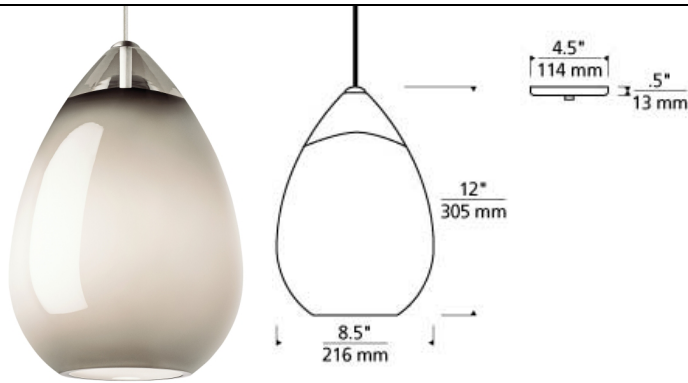

LINE - VOLTAGE PENDANTS / SUSPENSION

Alina Grande Pendant LED T20

DESCRIPTION

The clean tear dropped shape of the Alina Pendant from Tech Lighting is masterfully hand-blown in Poland to feature a beautiful draw at its crown. Skilled Polish artisans labor to mold the Alina into its signature smooth teardrop silhouette. Light is artfully diffused inside of the warm colored glass. At 7" in height, this modestly scaled pendant is the ideal size for kitchen island lighting, bath lighting flanking a vanity or installed as a modern interpretation of a chandelier in a foyer or dining room. Three contemporary glass colors include Smoke, steel Blue and White. The Alina pendant may be used in conjunction with the Monorail system to add a larger range of design concepts customization's. Rated for (1) 75 watt max, E26 medium based lamp (Lamp Not Included). LED includes 9.5 watt, 800 delivered lumens, 2700K medium base LED A19 lamp. Dimmable with most LED compatible ELV and TRIAC dimmers. Fixture provided with six feet of field-cuttable cable.

INSTALLATION

This product can mount to either a 4" square electrical box with round plaster ring or an octagon electrical box.

OTHER

TD includes 4.5" Round Canopy.

ACCESSORIES & OPTICAL CONTROLS

Line-voltage Swag Hook

WEIGHT

7.5-8lb / 3.4-3.63kg ±

smoke

white

steel blue

ORDERING INFORMATION

700 SYSTEM	ALIGP	COLOR	FINISH	LAMP
TD	LINE-VOLTAGE PENDANTS/SUSPENSION	K SMOKE U STEEL BLUE W WHITE	Z ANTIQUE BRONZE B BLACK S SATIN NICKEL W WHITE	NO LAMP -LED927 A19 LED 90 CRI 2700K 120V (T20/T24)