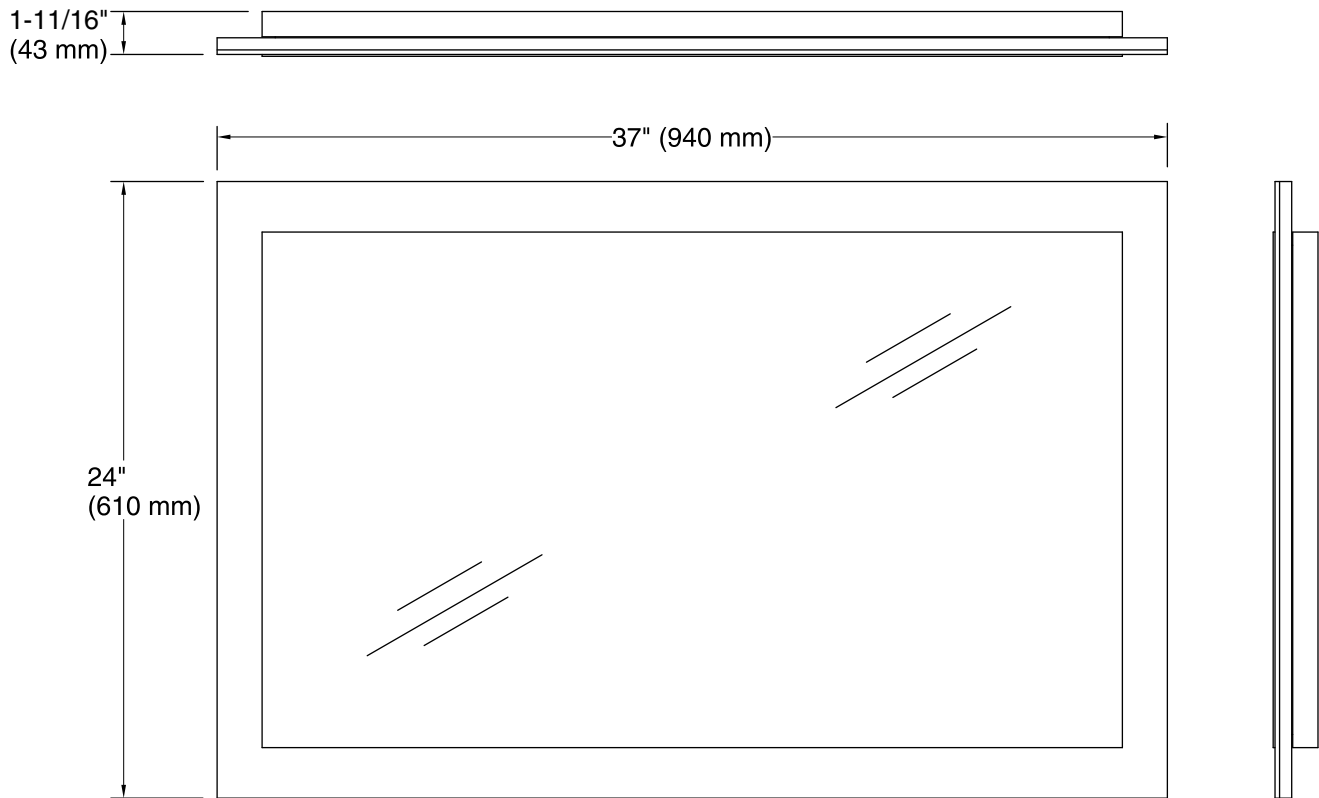

Required Electrical Service

One circuit required, protected with Class A Ground-Fault Circuit-Interrupter (GFCI) or Residual Current Device (RCD).

Lights: 120 V, 0.9 A, 60 Hz

Technical Information

All product dimensions are nominal.

Mirror type: Wall-mount

Electrical component rating: Lights: 1.96 A, 60 Hz, 47 W

Notes

Install this product according to the installation instructions.

Connect this product only to a properly grounded outlet.

If there is not a wall stud to attach the mirror to, use anchors provided.