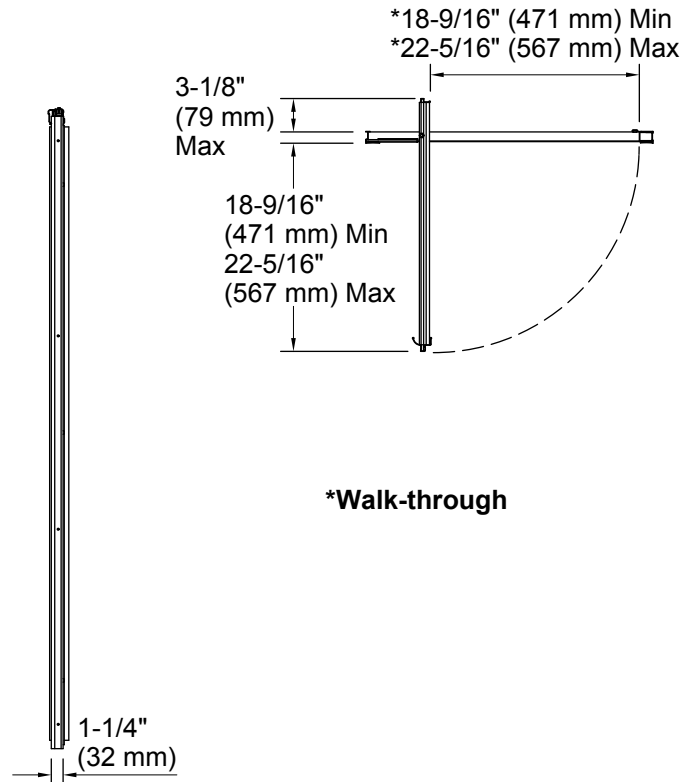

Vista Pivot™ II

Framed Pivot Shower Door

1505D-31

Features

- Framed
- 1/8" glass
- Out-of-plumb adjustability
- Tempered glass ensures maximum safety and durability
- Anodized aluminum prevents rusting and corrosion
- 5" inline panel (5/32" thick)

4-25-2019 18:37 - US/CA

Vista Pivot™ II
Framed Pivot Shower Door
1505D-31

Technical Information

All product dimensions are nominal.

Installation type: For shower base installation

Opening Width - Min: 27-1/2" (699 mm)

Opening Width - Max: 31-1/4" (794 mm)

Walk-through - Min: 18-9/16" (472 mm)

Walk-through - Max: 22-5/16" (567 mm)

Glass thickness: 1/8" (3 mm)

Notes

Install this product according to the installation guide.

The vertical opening should be a minimum of 67" (1702 mm) to allow for installation clearance.