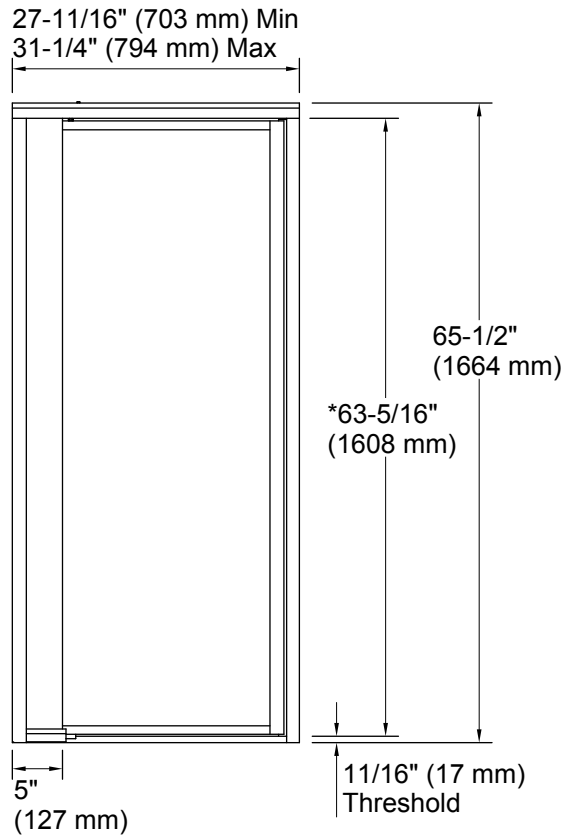

Vista Pivot™ II

Framed Pivot Shower Door

1505D-31

Features

- Framed
- 1/8" glass
- Out-of-plumb adjustability
- Tempered glass ensures maximum safety and durability
- Anodized aluminum prevents rusting and corrosion
- 5" inline panel (5/32" thick)

4-25-2019 18:37 - US/CA

Vista Pivot™ II
Framed Pivot Shower Door
1505D-31

Technical Information

All product dimensions are nominal.

Installation type: For shower base installation

Opening Width - Min: 27-1/2" (699 mm)

Opening Width - Max: 31-1/4" (794 mm)

Walk-through - Min: 18-9/16" (472 mm)

Walk-through - Max: 22-5/16" (567 mm)

Glass thickness: 1/8" (3 mm)

Notes

Install this product according to the installation guide.

The vertical opening should be a minimum of 67" (1702 mm) to allow for installation clearance.