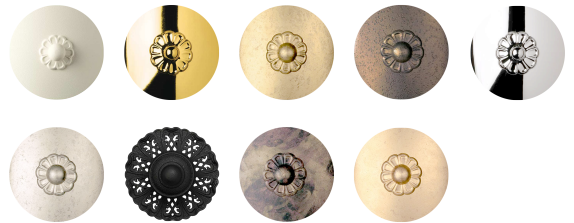

## MODIQUE

MD1002

Skillfully executed modernist design defines the Collection, for lighting that is balanced and beautiful. Simple arms convey elegance and serenity as they move outward in a gentle modern twist, anchored by sleek glass bobeches and minimal crystal ornamentation. In a departure from traditional chandelier design, ornate detailing is absent, allowing function to dictate a form whose focus falls on the simple palette of high-quality materials.

## OPTIONS

Heritage Crystal (H), Crystals From Swarovski (S)

-06, -211, -22, -23, -40, -48, -59, -76, -26

## SPECIFICATIONS

Type:	Wall Sconce
↔ Width/Length:	10in / 25cm
↕ Height:	11.5in / 29cm
↗↘ Depth/Extension:	5in / 13cm
📦 Hang Weight:	3lbs / 1.4kg
Tier Count:	1
Bulb Count:	2
Bulb Info:	(2) E12, 60 MAX, B10**
Voltage:	110V