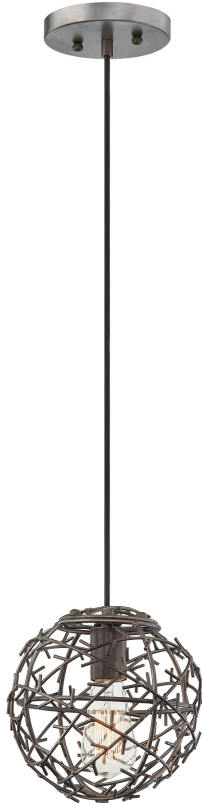

QPP5192RT

Meritage Mini Pendant
Restored Bronze

QUOIZEL
LIGHTING

DIMENSIONS

Dimensions: 8.25" W x 8.50" H x 8.25" D

Overall Height: 99.5"

Canopy Dimensions: 5.50"W x 0.75"D

Weight: 3.19 lbs

Dimensional Weight: 9.00 lbs

DETAILS

Material: Steel

LAMPING

Light Source: Incandescent

Bulb Included: No

Bulb Type: Medium Base

Bulb Quantity: 1

Watts per Bulb: 100

ELECTRICAL

Dimmable: Yes

Voltage: 120v

Wire Length: 8'

INSTALLATION

Location Rating: Damp

Sloped Ceiling Compatible: Yes