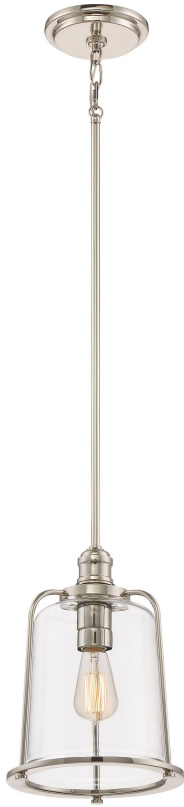

## QPP2051IS

Highgate Mini Pendant  
Imperial Silver

### DIMENSIONS

Dimensions: 9.25" W x 13.5" H x 9.25" D

Overall Height: 55.25"

Canopy Dimensions: 6.00" Dia.

Chain/Downrod Length: 2 (0.5"D x 6") and 2 (0.5"D x 12")  
Down Rods

Weight: 6.20 lbs

Dimensional Weight: 14.00 lbs.

### DETAILS

Material: Steel-Glass

Glass/Shade Description: Clear Glass

### ELECTRICAL

Dimmable: Yes

Voltage: 120v

Wire Length: 8'