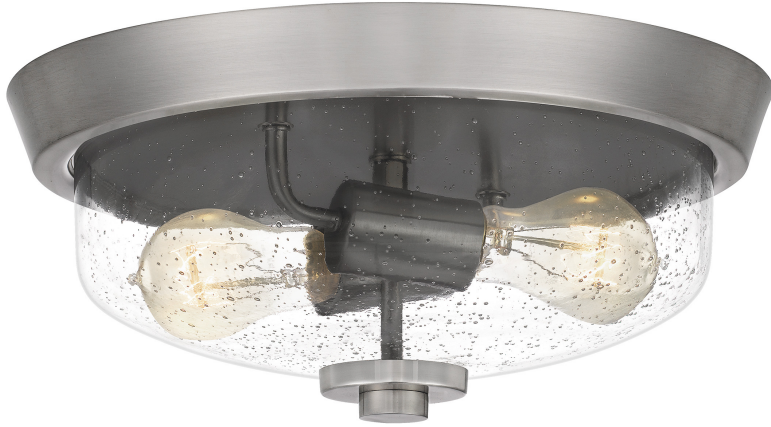

## QF5283BN

Radius Flush Mount  
Brushed Nickel

QUOIZEL  
LIGHTING

### DIMENSIONS

Dimensions: 13 W x 5.5 H x 13 D

Canopy Dimensions: 13.00"W x 13.00"D

Weight: 4.13 lbs

Dimensional Weight: 12 lbs

### DETAILS

Material: Steel

Glass/Shade Description: Clear Seeded Glass

### ELECTRICAL

Dimmable: Yes

Voltage: 120v

Wire Length: 0.5'