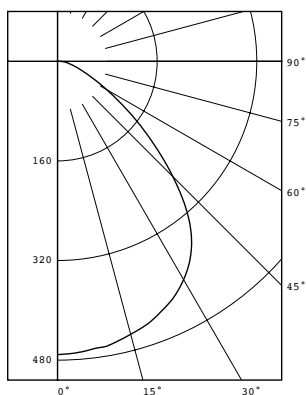

Photometrics:

P563000-030-30K

ELECTRICAL DATA	P563000-030-30K
Input Voltage	120 V
Input Frequency	60 Hz
Input Current	0.102 A
Input Power	12
Power Factor	
THD	<20%
FCC	FCC Title 47, Part 15, Class B
Operating Temperature	-10 °C to 40 °C
Dimming	Yes*

*See Dimming Notes for more information

P563000-030-30K

LED Light Engine: 3000 K 90 CRI
System Wattage: 12
Fixture delivered lumens: 1027
Fixture Efficacy: 85
Spacing Criteria: 1.3

CANDELA DISTRIBUTION

DEG	CANDELA	LUMENS
0	471	
5	468	45
15	454	128
25	427	197
35	374	232
45	262	201
55	137	124
65	59	61
75	26	28
85	11	11
90	0	

ZONAL LUMEN SUMMARY

ZONE	LUMENS	%FIXT
0-30	369	36.0
0-40	602	58.6
0-60	927	90.3
0-90	1027	100.0
90-180	0	0.0
0-180	1027	100.0