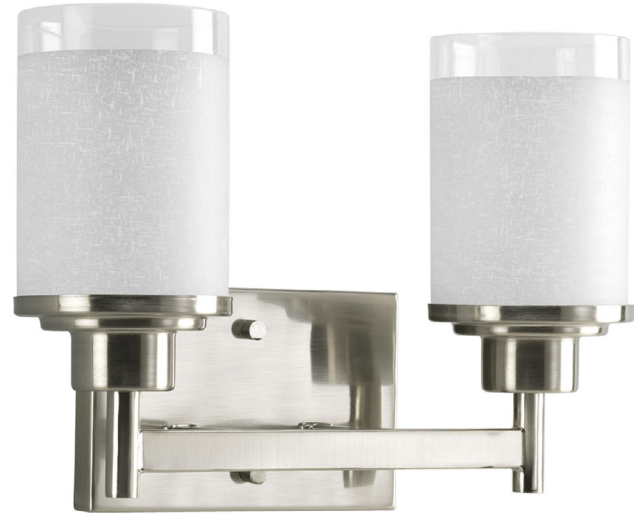

### Alexa

Create the sophisticated feel of modern, urban living in your home with this two-light bath fixture from the Alexa Collection. Visually interesting white linen finished glass with a crisp clear edge accent is complemented by a pleasingly simple Brushed Nickel frame. If you desire a vintage mid-century modern look, the Alexa Collection is just for you.

- Simple Brushed Nickel frame.
- Visually stimulating white linen glass.
- Vintage mid-century modern look.
- Vintage mid-century modern look.
- Fixture can be installed with glass facing up or down.

**Category:** Bath & Vanity

**Finish:** Brushed Nickel (plated)

**Construction:** Steel construction

**Glass/Shade:** Etched Linen with clear edge glass shades

**Width:** 13"  
**Height:** 9-1/2"  
**Depth:** 6-1/8"  
**H/CTR:** 7-1/4" (facing up)

Glass

Width: 4-1/16"

Height: 5-9/16"

MOUNTING	ELECTRICAL	LAMPING	ADDITIONAL INFORMATION
<p>Wall mounted</p> <p>Mounting strap for outlet box included</p> <p>Fixture can be installed with glass facing up or down</p> <p>Back plate covers a standard 4" octagonal recessed outlet box</p> <p>7" W., 4.5" ht., .75" depth</p>	<p>Pre-wired</p> <p>6" of wire supplied</p> <p>120 V</p>	<p>Quantity:</p> <p>Two 100w max. Medium Base</p> <p>Medium base porcelain sockets</p>	<p>UL-CUL Damp location listed</p> <p>1 year warranty</p>