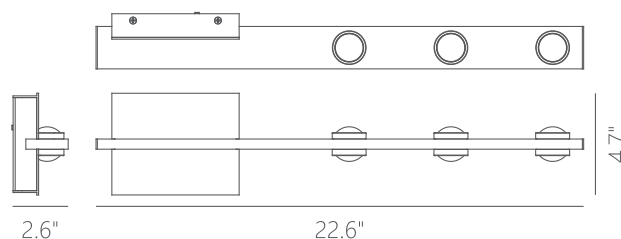

AURORA

Material:
Aluminum

Optical Lens:
Acrylic

Finishes:
AL - Brushed Aluminum
BG - Brushed Gold
MH - Matte White
SBB - Satin Brushed Black

Color Temp.:
3000K

CRI (Ra):
≥90

LED Rated Life:
≈50,000 Hours

Dimming:
100% - 10%

Wattage:

Voltage:

Total Lumens:

Delivered Lumens:

PW131318

16W

100~130V

1260

913

Can be mounted in any direction

Dimmable with ELV or TRIAC Dimmer (Not Included)

PageOne Furnishing & Lighting Co., Ltd.

Add.: 35 Fulton Way, Unit 1, Richmond Hill, ON L4B 2N4, CANADA

Tel.: +1 (905) 707-0004 Toll Free: +1-844-623-7278 Fax: +1 (905) 707-8444

E-mail: sales@pageonlighting.com

Website: www.pageonlighting.com