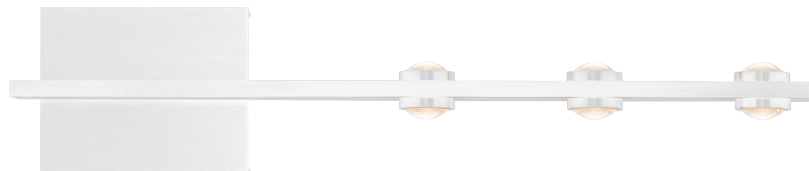

PROJECT			
DATE		TYPE	

PW131318-MH

PW131318-BG

PW131318-AL

PW131318-SBB

AURORA

Material:
Aluminum

Optical Lens:
Acrylic

Finishes:
AL - Brushed Aluminum
BG - Brushed Gold
MH - Matte White
SBB - Satin Brushed Black

Color Temp.:
3000K

CRI (Ra):
≥90

LED Rated Life:
≈50,000 Hours

Dimming:
100% - 10%

Wattage:

Voltage:

Total Lumens:

Delivered Lumens:

PW131318

16W

100~130V

1260

913

Can be mounted in any direction

Dimmable with ELV or TRIAC Dimmer (Not Included)