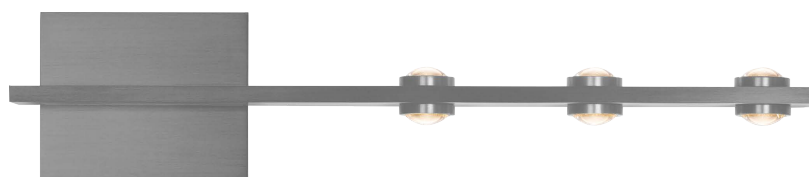

PROJECT			
DATE		TYPE	

PW131318-MH

PW131318-BG

PW131318-AL

PW131318-SBB

AURORA

Material:
Aluminum

Optical Lens:
Acrylic

Finishes:
AL - Brushed Aluminum
BG - Brushed Gold
MH - Matte White
SBB - Satin Brushed Black

Color Temp.:
3000K

CRI (Ra):
≥90

LED Rated Life:
≈50,000 Hours

Dimming:
100% - 10%

Wattage:

Voltage:

Total Lumens:

Delivered Lumens:

PW131318

16W

100~130V

1260

913

Can be mounted in any direction

Dimmable with ELV or TRIAC Dimmer (Not Included)