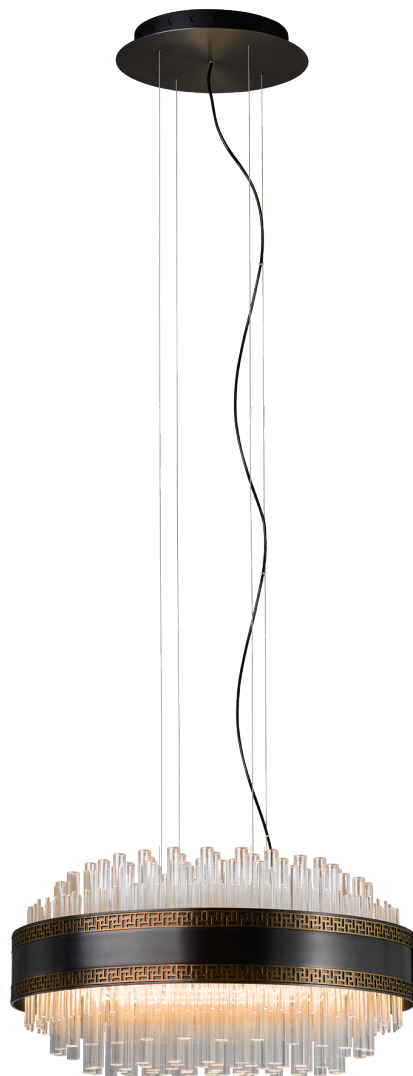

PROJECT			
DATE		TYPE	

PP121208-SDG

ILLUSION

Materials: Steel, Aluminum	Color Temp.: 3000K
Diffuser: Glass Tubes	CRI (Ra): ≥90
Finish: SDG - Satin Dark Gray	LED Rated Life: ≈50,000 Hours
Finish Details: Antique Brass	Dimming: 100% - 10%

	PP121208
Wattage:	58W
Voltage:	100~130V
Total Lumens:	3360
Delivered Lumens:	1458

Dimmable with ELV or TRIAC Dimmer (Not Included)