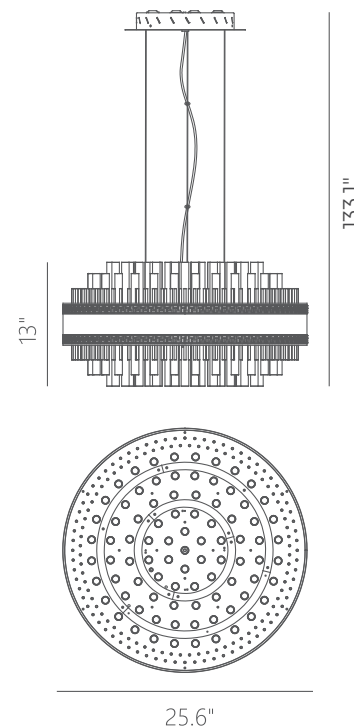

PROJECT			
DATE		TYPE	

PP121208-SDG

ILLUSION

Materials: Steel, Aluminum	Color Temp.: 3000K
Diffuser: Glass Tubes	CRI (Ra): ≥90
Finish: SDG - Satin Dark Gray	LED Rated Life: ≈50,000 Hours
Finish Details: Antique Brass	Dimming: 100% - 10%

	PP121208
Wattage:	58W
Voltage:	100~130V
Total Lumens:	3360
Delivered Lumens:	1458

Dimmable with ELV or TRIAC Dimmer (Not Included)