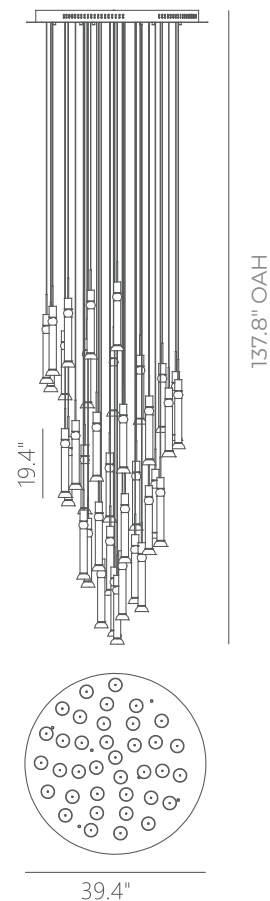

PROJECT			
DATE		TYPE	

PP020167-BG/AL/SDG

BEAM

Materials:
Steel, Aluminum, Glass

Lamp Shade:
Glass, Polystyrene

Finishes:
AL - Brushed Aluminum
BG - Brushed Gold
SDG - Satin Dark Gray

Color Temp.:
3000K

CRI (Ra):
≥90

LED Rated Life:
≈50,000 Hours

Dimming:
100% - 10%

PP020167

Wattage: 275W (37-light)
Voltage: 100~130V
Total Lumens: 19680
Delivered Lumens: 8541

Dimmable with ELV or TRIAC Dimmer (Not Included)

PageOne Furnishing & Lighting Co., Ltd.