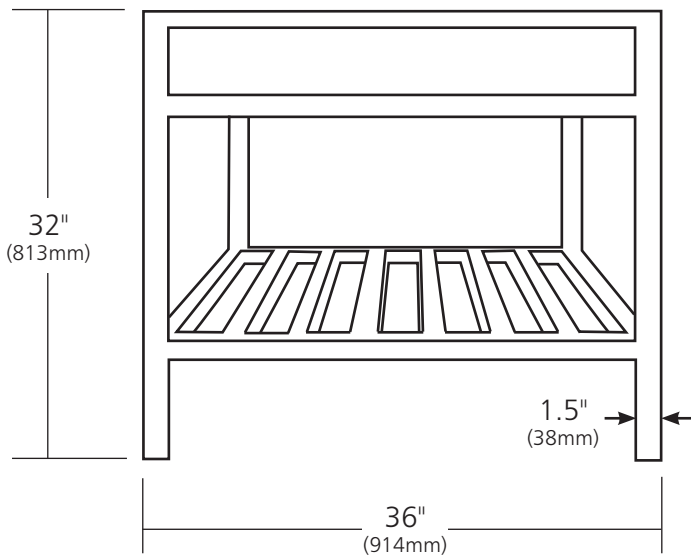

SPECIFICATIONS

36" CUZCO VANITY

Cuzco Collection

VNR362 Antique
 VNR365 Brushed Nickel
 VNR366 Carrara

PRODUCT DETAILS

- 36"w x 21.5"d x 32"h (913mm x 546mm x 813mm)
- Handcrafted, powder-coated steel frame with hand-hammered recycled copper or Carrara marble panels

INSTALLATION

- Freestanding vanity base

COORDINATING PRODUCTS

- Any Native Trails stone or quartz vanity top
- Decorative bottle trap
- Havana, Cuzco or Asana Mirror
- Cuzco Linen Tower
- Any Native Trails lavatory sink(s) 30" (762mm) wide or less

IMPORTANT

Due to the handcrafted nature of this product, it will vary in finish, texture, and other details. Dimensions may vary up to 1/2" (13mm).