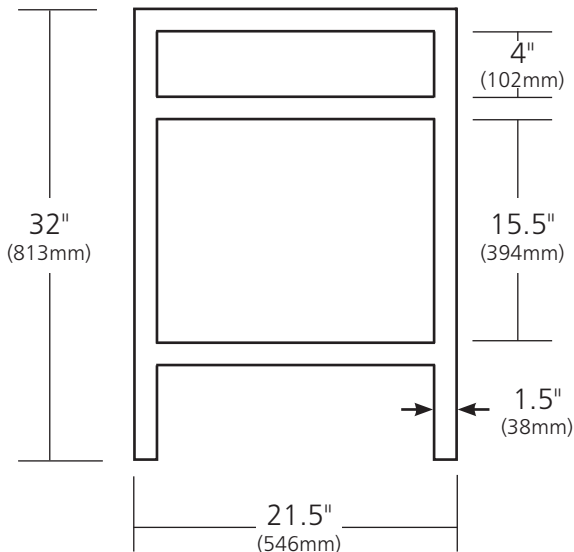

SPECIFICATIONS

36" CUZCO VANITY

Cuzco Collection

VNR362 Antique
 VNR365 Brushed Nickel
 VNR366 Carrara

PRODUCT DETAILS

- 36"w x 21.5"d x 32"h (913mm x 546mm x 813mm)
- Handcrafted, powder-coated steel frame with hand-hammered recycled copper or Carrara marble panels

INSTALLATION

- Freestanding vanity base

COORDINATING PRODUCTS

- Any Native Trails stone or quartz vanity top
- Decorative bottle trap
- Havana, Cuzco or Asana Mirror
- Cuzco Linen Tower
- Any Native Trails lavatory sink(s) 30" (762mm) wide or less

IMPORTANT

Due to the handcrafted nature of this product, it will vary in finish, texture, and other details. Dimensions may vary up to 1/2" (13mm).