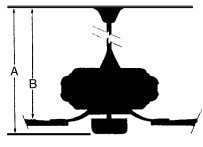

Shown with Reversible Dark Walnut Blades

Image File Name: F745-ORB.jpg

MEASUREMENTS

Blade Finish: Reversible Blades: **No**
 Blade Material: PLYWOOD W/PAPER OVERLAY MED MAPLE/DARK MAPLE Slope: **Yes**
 Blade Sweep: 52" No. of Blades: 5 Blade Pitch: 12 DEGREES Hanging Weight: 12.61
 Downrod 1: 6 Downrod 1 Outside Dia: 0.75 Downrod 2: Downrod 2 Outside Dia:
 Ceiling to Lowest Point: (Dim A) 12.0 Ceiling to Blade (Dim B) 11.0 Lead Wire: 80 Motor Size: DC 172x12mm

GLASS

Description: Frosted/White Material: **LENS**
 Part No.: GF745-CVR Quantity: 1
 Width: 6.61 Height: 0.44 Length: 6.61

FAN CONTROLS

Pull Chain Control: No Works with Remote Control: Yes Works with Wall Control: Yes
 Reversible: Yes Included Remote Control: RC600 Included Wall Control:
 Compatible Remote Control(s): Compatible Wall Control(s): WC600