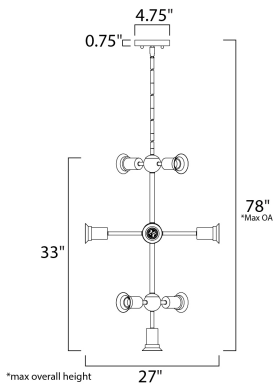

MEASUREMENTS

DIMENSION : 27" W x 33" H
 MAX OAH : 78" OAH
 CANOPY : 4.75" W x 0.75" H
 HANGING WEIGHT : 6.73 lb

LAMPING

INPUT VOLTAGE : 120V
 LUMENS : 0 Rated
 BULB : 9 x 3.5W LED E26 Medium G40 , 32W Total
 BULB INCLUDED : (Included)
 DIMMABLE : Yes
 COLOR_TEMP : 2200K