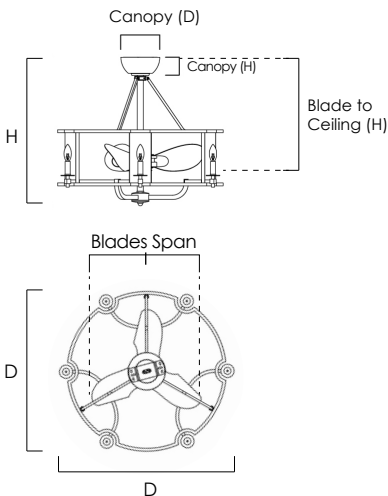

AIRFLOW

SPEEDS : 6
AIRFLOW CFM : 5057
ELECTRICITY USE : 31.90W
AIRFLOW EFFICIENCY: 158.2

FINISHES OPTIONS:

Chestnut Bronze/Gold (CHBGLD)

MATERIAL:

Steel
Polypropelene Fan Blades

INCLUDES

- Wall Mountable Remote Control
- 1 x 13.375" Downrod

DOWNROD OPTIONS

- 18" (FRD0118CHB)
- 24" (FRD0124CHB)
- 30" (FRD0130CHB)
- 36" (FRD0136CHB)

RATINGS:

ETL cETL
Damp Location
Title 20

ADDITIONAL:

RATED LIFE: 20,000 Hours
OPERATING TEMP: -20° C (-4°), 40° C (104°F)