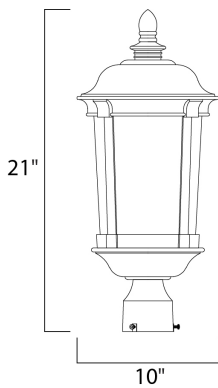

**PRODUCT DESCRIPTION**

Dover Cast is a traditional, Mediterranean style collection from Maxim Lighting International in Bronze finish with Seedy glass.

**MEASUREMENTS**

DIMENSION : 10" L x 10" W x 21" H  
 HANGING WEIGHT : 4.77 lb