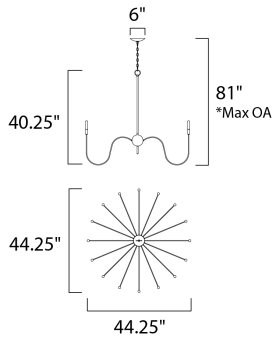

*max overall height

MEASUREMENTS

DIMENSION : 44.25" L x 44.25" W x 40.25" H
 MAX OAH : 81" OAH
 CANOPY : 6.25" W x 1.25" H x 6.25" L
 HANGING WEIGHT : 22.1 lb

LAMPING

LUMENS : 6,400 Rated
 BULB : 16 x 40W Incandescent E12 Candelabra , 640W Total
 BULB INCLUDED : (Not Included)
 DIMMABLE : Yes