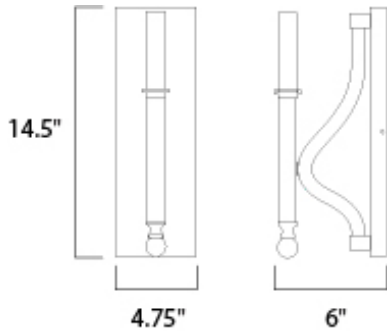

MEASUREMENTS

DIMENSION : 4.75" W x 14.5" H x 6" Ext
 MAX OAH : 4.75" W x 1" H
 HANGING WEIGHT : 3.74 lb

LAMPING

INPUT VOLTAGE : 120V
 LUMENS : 0 Rated
 BULB : 1 x 40W Incandescent E12 Candelabra , 40W Total
 BULB INCLUDED : (Not Included)
 DIMMABLE : Yes