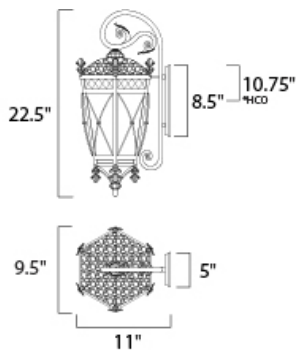

PRODUCT DESCRIPTION

This popular collection is now available in die cast at a very affordable price. It has the same intricate details as the original including Artesian Bronze finish and clear Seedy glass. The hammered top, divided glass panel, and cross wire trim are details not normally found at this price level.

MEASUREMENTS

- DIMENSION : 9.5" W x 22.5" H x 11" Ext
- BACK PLATE : 5" W x 8.5" H x 10.75" HCO
- HANGING WEIGHT : 7.02 lb

LAMPING

- INPUT VOLTAGE : 120V
- LUMENS : 1,800 Rated
- BULB : 3 x 40W Incandescent E12 Candelabra , 120W Total
- BULB INCLUDED : (Not Included)
- DIMMABLE : Yes

FINISHES OPTION

- Artesian Bronze

GLASS

Seedy CD

MATERIAL

Aluminum + Glass

RATINGS

cETLus
Wet Location

ADDITIONAL

INSTALL UP/DOWN: Up
OPERATING TEMPERATURE:
-20°C (-4°F), 40°C (104°F)

Always consult a qualified electrician before installing any lighting product.