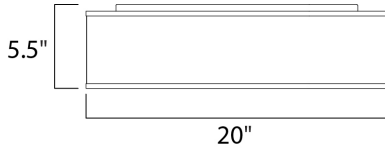

MEASUREMENTS

DIMENSION : 20" W x 5.5" H
 CANOPY : 17.75" W x 0.75" H x 17.75" L
 HANGING WEIGHT : 10.32 lb

LAMPING

INPUT VOLTAGE : 120-277V
 LUMENS : 1,960 Rated
 BULB : 1 x 28W LED PCB Integrated , 28W Total
 BULB INCLUDED : (Integrated)
 DIMMABLE : Only at 120V with ELV
 CRI : 90+ CRI
 COLOR_TEMP : 3000K