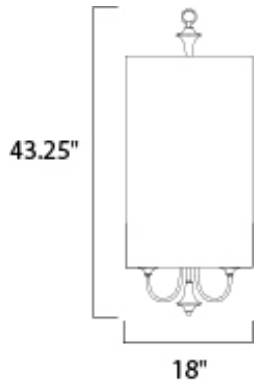

MEASUREMENTS

DIMENSION : 18" L x 18" W x 43.25" H
 MAX OAH : 79.25" OAH
 HANGING WEIGHT : 10.8 lb

LAMPING

INPUT VOLTAGE : 120V
 LUMENS : 0 Rated
 BULB : 6 x 60W Incandescent E26 Medium , 360W Total
 BULB INCLUDED : (Not Included)
 DIMMABLE : Yes