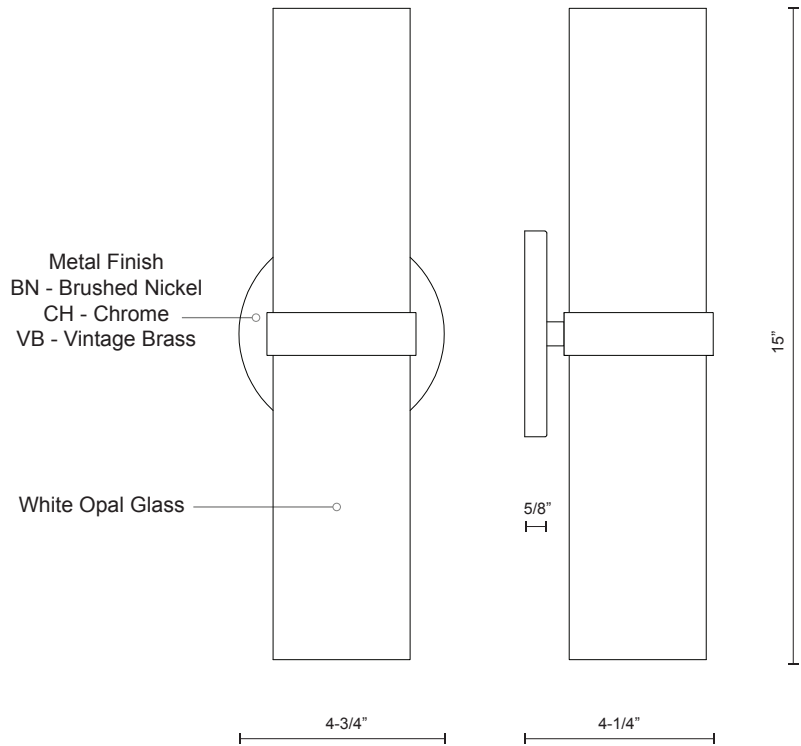

WS9815

SPECIFICATION SHEET

PROJECT		
DATE		TYPE

Sophisticated LED technology meets indoor wall sconce fixture

- White opal glass cylinder
- Brushed Nickel, Chrome, or Vintage Brass metal details
- Dimmable with ELV dimmer (Not included)
- Custom options available

Color Temp 3000K
 CRI (Ra) >90
 Dimming 100% - 10%
 Rated Life 50,000 hours

Voltage	Watt	LED Lumens	Delivered Lumens	Finish(es)
120V	16W	1200lm	796lm*	BN / CH / VB

WS9815-BN

*Subject to testing confirmation