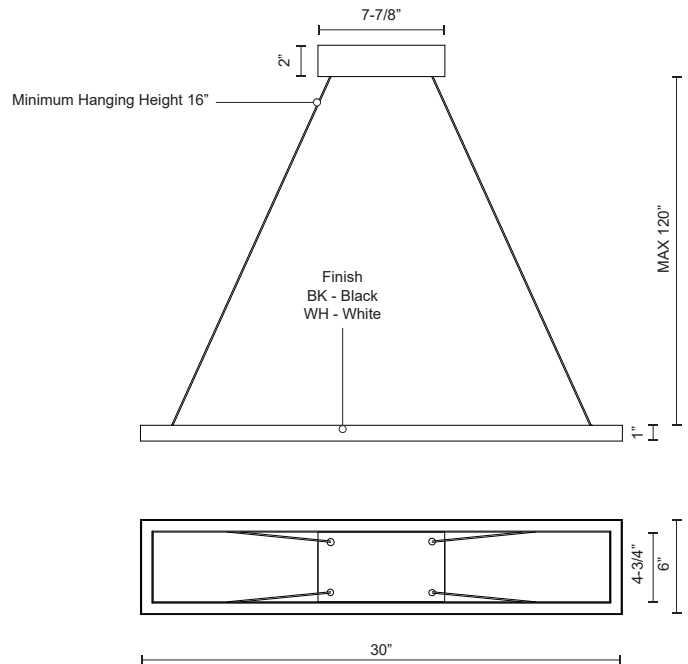

PIAZZA
PD85530
CHANDELIERS

PROJECT

PD85530-BK
Black

PD85530-WH
White

SPECIFICATION DETAILS

* For custom options, consult factory for details.

Fixture Dimensions	L30" x W6" x H1"
Light Source	LED
Wattage	32W
Total Lumens	2720lm
Delivered Lumens	BK-1120lm; WH-1504lm;
Voltage	120V
Color Temperature	3000K
CRI (Ra)	>90
Optional Color Temps	2700K - 5000K Available, Minimum Order Quantities Apply
LED Rated Life	50,000 hours
Dimming	100% - 10%, TRIAC or ELV Dimmer (Not Included)
Diffuser Details	White Acrylic Diffuser
Adjustable	Yes
Wire Length	120" Max
Wire Type	Clear Coaxial Wire
Location	Dry
Warranty	5 Years
Canopy Dimensions	L7-7/8" x W4-3/4" x H2"

DESCRIPTION

A suspended rectilinear frame emits soft luminance downward from the continuous perimeter opal diffuser. Veiled within the aluminum extrusion is a secondary set of LED lights sending ambient illumination up toward the ceiling. Utilizing a minimal orthogonal outline the PIAZZA series creates an airy effect with the center of the fixture transparent and open. Available as essential singular pendant or dramatic multi-pendant configurations.