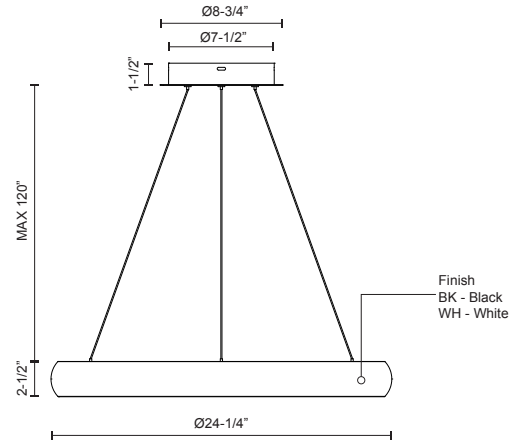

CORTANA PD82724

PENDANTS

PROJECT

PD82724-BK
Black

PD82724-WH
White

SPECIFICATION DETAILS

* For custom options, consult factory for details.

Fixture Dimensions	D24-1/4" x H2-1/2"
Light Source	LED
Wattage	40W
Total Lumens	3200lm
Delivered Lumens	BK-1520lm; WH-2040lm;
Voltage	120V
Color Temperature	3000K
CRI (Ra)	>90
Optional Color Temps	2700K - 5000K Available, Minimum Order Quantities Apply
LED Rated Life	50,000 hours
Dimming	100% - 10%, TRIAC or ELV Dimmer (Not Included)
Diffuser Details	White Acrylic Diffuser
Adjustable	Yes
Wire Length	120" Max
Wire Type	Clear Coaxial Wire
Location	Dry
Warranty	5 Years
Canopy Dimensions	D8-3/4" x H1-1/2"

DESCRIPTION

A curved band of powder-coated aluminum arcs around a central void forming and encapsulating an illuminated ring. Held within the perimeter structure of the CORTANA pendant is a circumferential LED light array spreading uniform radiance via the polymeric diffuser loop. Available in multiple sizes.