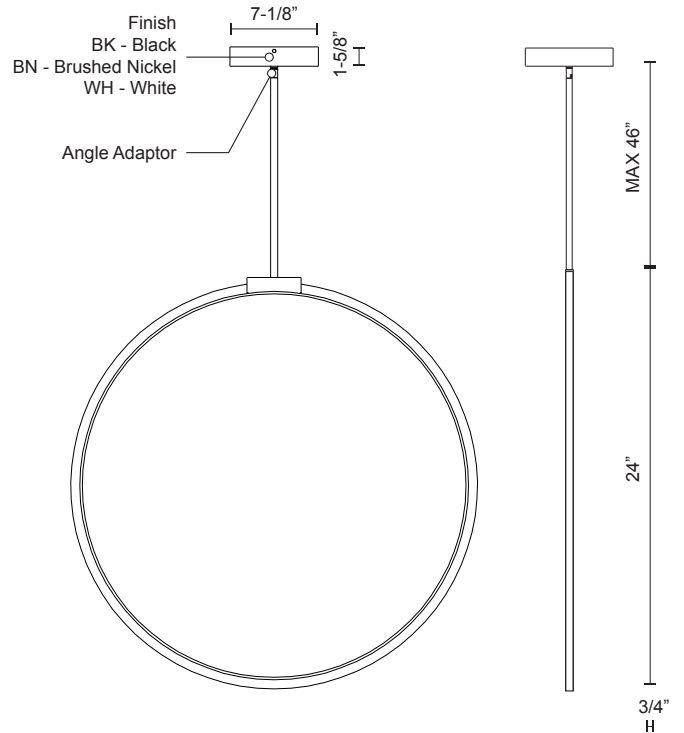

**DESCRIPTION**

Aluminum ring with circular ceiling mount. Circular profile. Flexible silicon-rubber diffuser. Metallic & matte powder-coated finishes. Up and down light.

PD82524-BK  
Black

PD82524-BN  
Brushed Nickel

PD82524-WH  
White

**SPECIFICATION DETAILS**

\* For custom options, consult factory for details.

<b>Fixture Dimensions</b>	L24" x W3/4" x H24"
<b>Light Source</b>	LED
<b>Wattage</b>	33W
<b>Total Lumens</b>	2800lm
<b>Delivered Lumens</b>	BK-1490lm; BN-1578lm; WH-1821lm;
<b>Voltage</b>	120V
<b>Color Temperature</b>	3000K
<b>CRI (Ra)</b>	>90
<b>Optional Color Temps</b>	2700K - 5000K Available, Minimum Order Quantities Apply
<b>LED Rated Life</b>	50,000 hours
<b>Dimming</b>	100% - 10%, TRIAC or ELV Dimmer (Not Included)
<b>Adjustable</b>	Yes
<b>Rod Length</b>	46" Max (3x12" + 1x6" + 1x4")
<b>Location</b>	Dry
<b>Warranty</b>	5 Years
<b>Canopy Dimensions</b>	D7-1/8" x H1-5/8"