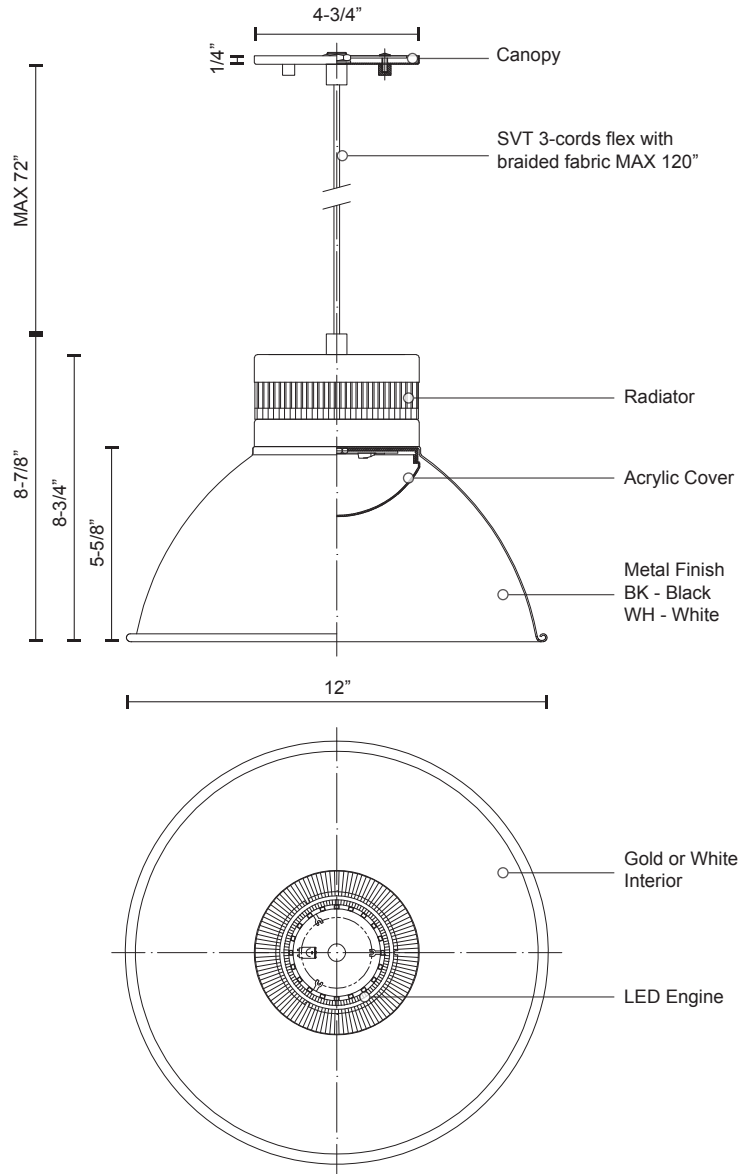

PD2612

Specification Sheet

Pendant

BK - Black

WH - White

PROJECT					
DATE				TYPE	
Voltage	Watt	LED Lumens	Delivered Lumens	Finish(es)	Color Temp 3000K
120V	11W	800lm	480lm	BK - Black	CRI(Ra) >80
120V	11W	800lm	480lm	WH - White	Dimming 100%-10%
					Rated Life 50,000 hours

*Preliminary figures

Product Descriptions

Single LED pendant with colored dome shade available in either: matte black exterior with gold interior or gloss white exterior with gloss white interior. Maximum cable length of 120" and is provided with our powerful 120V AC LED technology, 9.5W, fully dimmable.

Dimmable with ELV dimmer (not included)

Custom options available.

Canopy dimensions:
D4-3/4" x H1/4"

Comments: