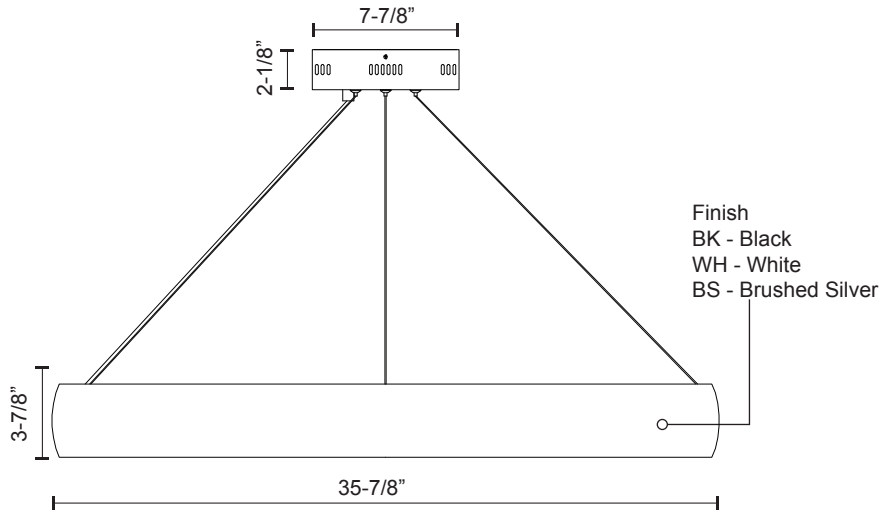

PD22735

Specification Sheet

Pendant

PROJECT		
DATE		TYPE

Voltage	Watt	LED Lumens	Delivered Lumens	Finish(es)	Color Temp	3000K
120V	67W	5360lm	1593lm	BK - Black	CRI(Ra)	>90
120V	67W	5360lm	1593lm	WH - White	Dimming	100%-10%
120V	67W	5360lm	1593lm	BS - Brushed Silver	Rated Life	50,000 hours

*Preliminary figures

BK - Black

WH - White

BS - Brushed Silver

Product Descriptions

This fixture illuminates your room in a smooth circular pattern, which is both modern and minimal. Features up and down light and is available in three finishes: black, white and brushed silver.

Dimmable with ELV + TRIAC dimmer (not included).

Custom options available.

Canopy dimensions:
D7-3/4" x H2-1/8"

Comments: