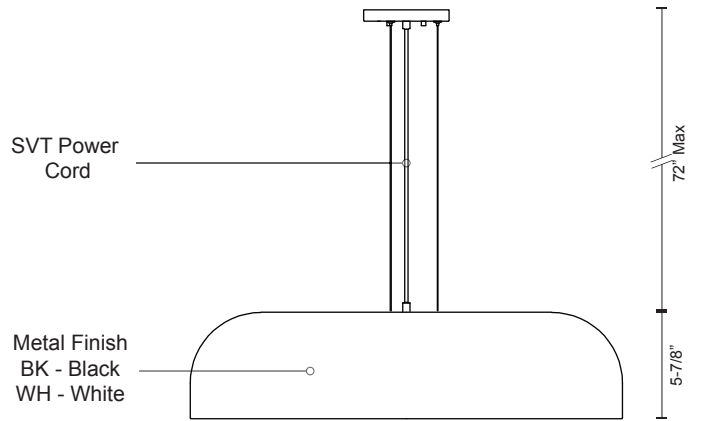

PD13124

SPECIFICATION SHEET

Sophisticated LED technology meets pendants with industrial flair

- Formed aluminum and steel
- SVT power cord, matching shade color braid
- Dimmable with ELV dimmer (Not included)
- Custom options available

Color Temp 3000K
CRI(Ra) >90
Dimming 100% - 10%
Rated Life 50,000 hours

Voltage	Watt	LED Lumens	Delivered Lumens	Finish(es)
120V	76W	4800lm	2671lm*	BK - Black
120V	76W	4800lm	2671lm*	WH - White

PROJECT	
DATE	TYPE