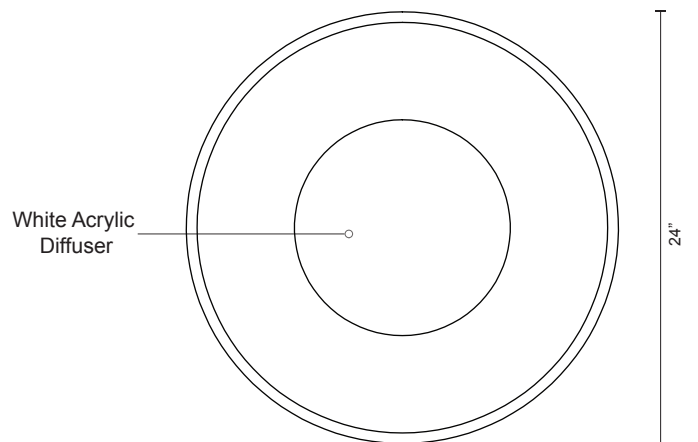

PD13124

SPECIFICATION SHEET

Sophisticated LED technology meets pendants with industrial flair

- Formed aluminum and steel
- SVT power cord, matching shade color braid
- Dimmable with ELV dimmer (Not included)
- Custom options available

Color Temp 3000K
CRI(Ra) >90
Dimming 100% - 10%
Rated Life 50,000 hours

Voltage	Watt	LED Lumens	Delivered Lumens	Finish(es)
120V	76W	4800lm	2671lm*	BK - Black
120V	76W	4800lm	2671lm*	WH - White

PROJECT	
DATE	TYPE