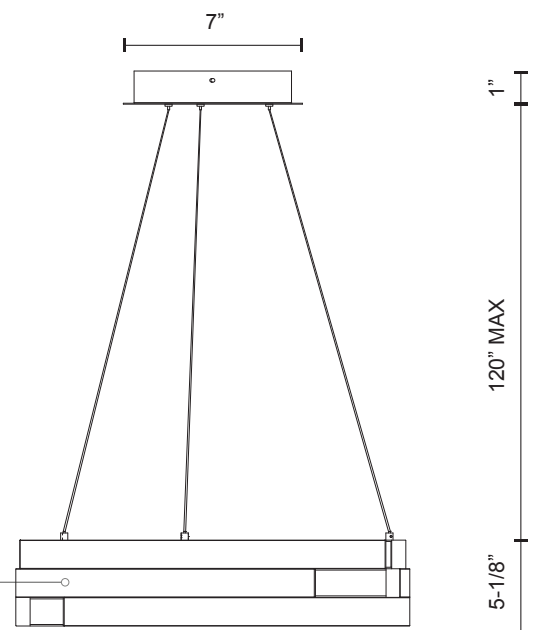

PD12722

SPECIFICATION SHEET

Sophisticated LED technology meets flush mounts with modern design

- Circular strips with inner illumination
- Acrylic lens
- Dimmable with ELV dimmer (Not included)
- 120V

Color Temp 3000K
 CRI (Ra) >90
 Dimming 100% - 10%
 Rated Life 50,000 hours

Voltage	Watt	LED Lumens	Delivered Lumens	Finish(es)
120V	102W	7200lm	3260lm*	BK - Black
120V	102W	7200lm	3260lm*	BN - Brushed Nickel
120V	102W	7200lm	3260lm*	WH - White
120V	102W	7200lm	3260lm*	WT - Walnut

PD12722-WH

Metal Finish
 BK - Black
 BN - Brushed Nickel
 WH - White
 WT - Walnut

PROJECT	
DATE	TYPE

Acrylic Lens

PD12722-BK

PD12722-BN

PD12722-WH

PD12722-WT