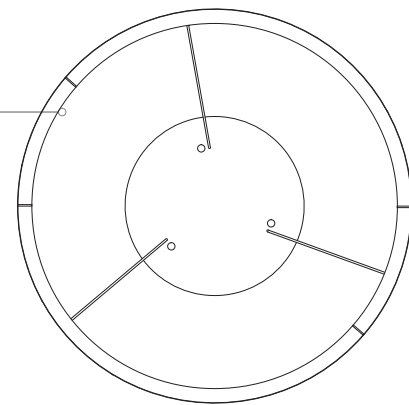

PD12722

SPECIFICATION SHEET

Sophisticated LED technology meets flush mounts with modern design

- Circular strips with inner illumination
- Acrylic lens
- Dimmable with ELV dimmer (Not included)
- 120V

Color Temp 3000K
 CRI (Ra) >90
 Dimming 100% - 10%
 Rated Life 50,000 hours

Voltage	Watt	LED Lumens	Delivered Lumens	Finish(es)
120V	102W	7200lm	3260lm*	BK - Black
120V	102W	7200lm	3260lm*	BN - Brushed Nickel
120V	102W	7200lm	3260lm*	WH - White
120V	102W	7200lm	3260lm*	WT - Walnut

PD12722-WH

Metal Finish
 BK - Black
 BN - Brushed Nickel
 WH - White
 WT - Walnut

PROJECT	
DATE	TYPE

Acrylic Lens

PD12722-BK

PD12722-BN

PD12722-WH

PD12722-WT