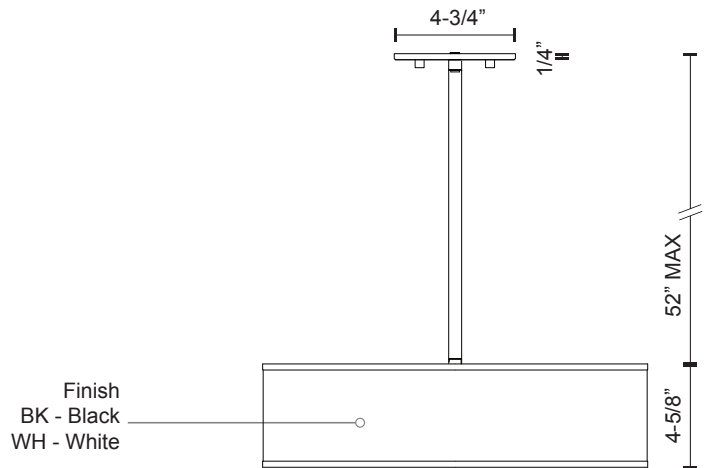

Color Temp 3000K
 CRI (Ra) >90
 Dimming 100% - 10%
 Rated Life 50,000 hours

Voltage	Watt	LED Lumens	Delivered Lumens	Finish(es)
120V	28.4W	2800lm	1265lm*	BK - Black
120V	28.4W	2800lm	TBD	WH - White

PD11415-BK

White Acrylic Diffuser

*Subject to testing confirmation

PD11415-WH