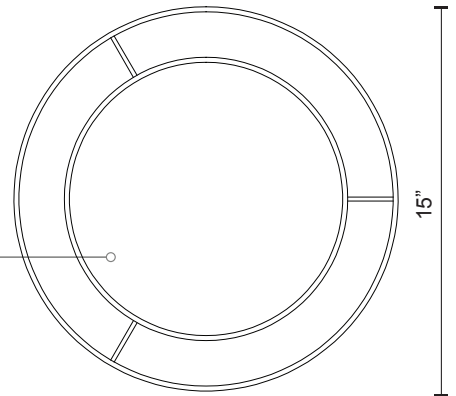

White Acrylic Diffuser