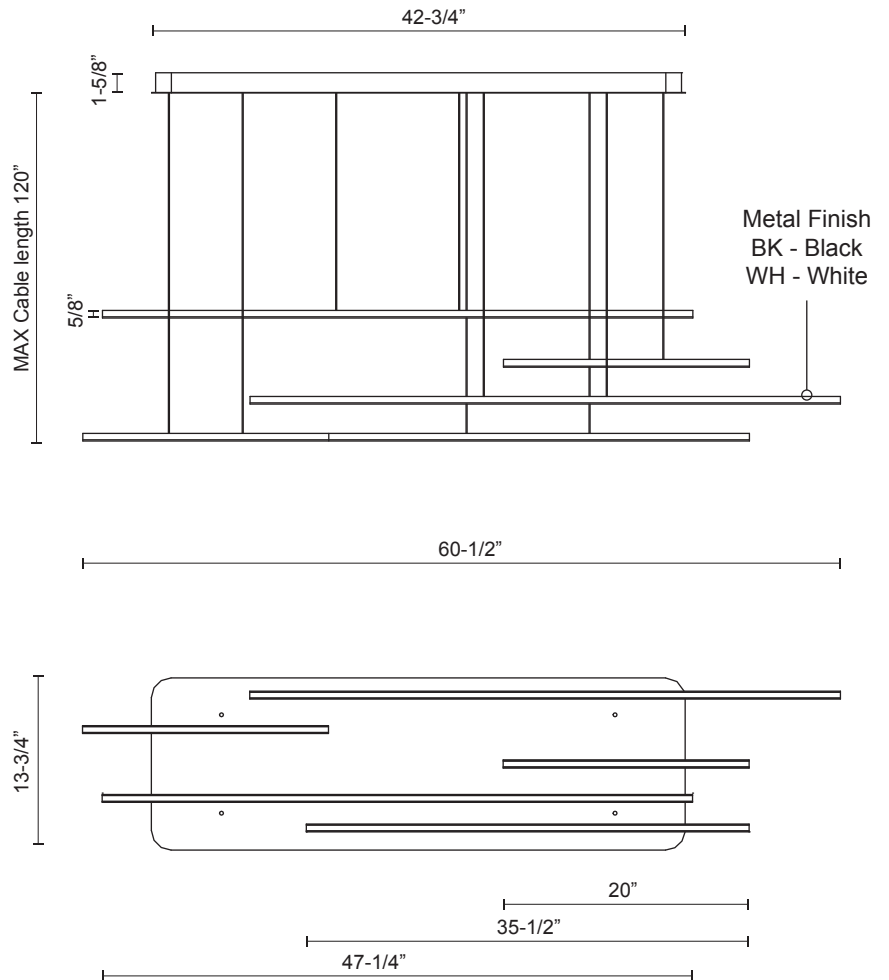

MP14960

Specification Sheet

Multi Pendant

BK - Black

WH - White

Product Descriptions

Extruded circular aluminum horizontal lamp rods. Flexible silicon rubber diffusers. Lightly textured powder-coat colors. Outward emitting light. Max. cable length of 120"

Product Details

High system efficacy. Low total life cycle cost. ETL Listed. 5-years warranty. Complete warranty terms located at: www.kuzcolighting.com/warranty. Utilizes our LED Driver Light Engine. LED Driver within canopy. Dimmable with ELV dimmer (not included). Custom options available.

PROJECT			
DATE		TYPE	

Voltage	Watt	LED Lumens	Delivered Lumens	Finish(es)	Color Temp	3000K
120V	76W*	4940lm*	2660lm*	BK - Black	CRI(Ra)	>90
120V	76W*	4940lm*	4180lm*	WH - White	Dimming	100%-10%
					Rated Life	50,000 hours

*Preliminary figures

Canopy dimensions:
L: 42-3/4", W: 13-3/4", H: 1-5/8"

Comments: