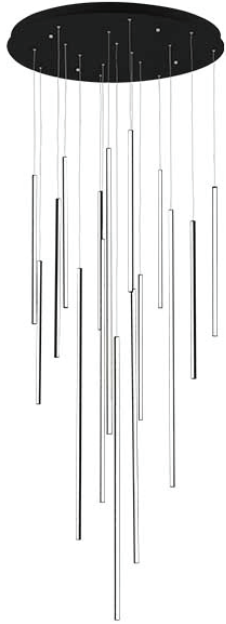

# MP14932

Specification Sheet

## Multi Pendant

BK - Black

WH - White

PROJECT					
DATE				TYPE	
<b>Voltage</b>	<b>Watt</b>	<b>LED Lumens</b>	<b>Delivered Lumens</b>	<b>Finish(es)</b>	<b>Color Temp</b> 3000K
120V	181W	13325lm*	7175lm*	BK - Black	CRI(Ra) >90
120V	181W	13325lm*	11275lm*	WH - White	Dimming 100%-10%
					Rated Life 50,000 hours

### Product Descriptions

- Extruded circular aluminum vertical lamp rods.
- Flexible silicon rubber diffusers.
- Lightly textured powder-coat colors.
- Outward emitting light.
- Max. cable length of 120".

Canopy dimensions:  
D31-1/2"x H1-5/8"

Comments: