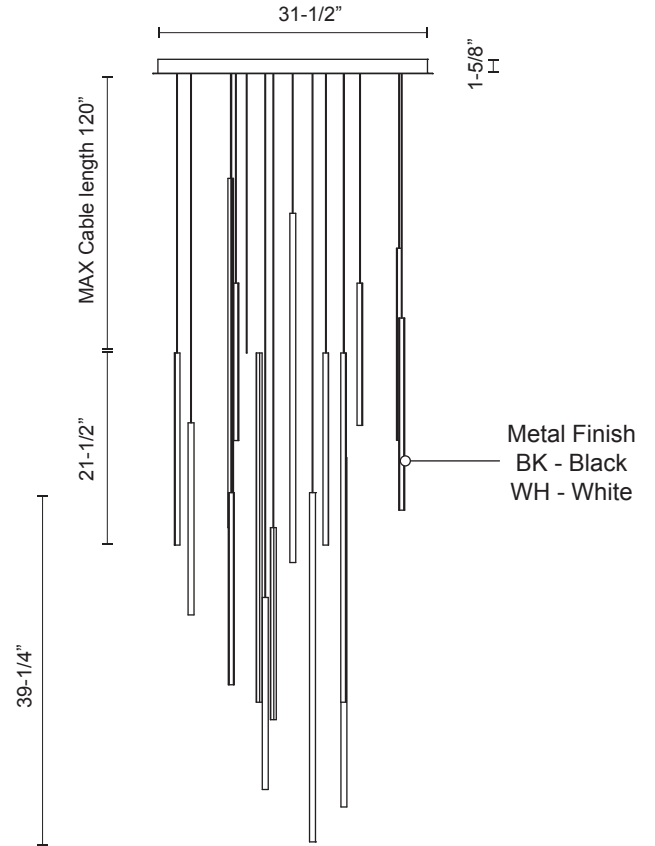

## Multi Pendant

BK - Black

WH - White

PROJECT					
DATE				TYPE	
<b>Voltage</b>	<b>Watt</b>	<b>LED Lumens</b>	<b>Delivered Lumens</b>	<b>Finish(es)</b>	<b>Color Temp</b> 3000K
120V	181W	13325lm*	7175lm*	BK - Black	CRI(Ra) >90
120V	181W	13325lm*	11275lm*	WH - White	Dimming 100%-10%
					Rated Life 50,000 hours

\*Preliminary figures

### Product Descriptions

- Extruded circular aluminum vertical lamp rods.
- Flexible silicon rubber diffusers.
- Lightly textured powder-coat colors.
- Outward emitting light.
- Max. cable length of 120".

Canopy dimensions:  
D31-1/2"x H1-5/8"

Comments: