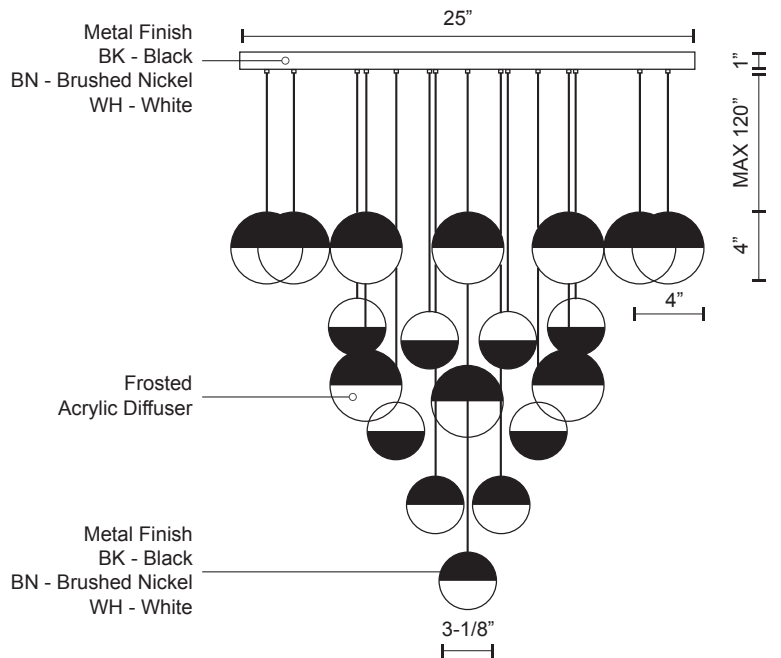

MP10524

SPECIFICATION SHEET

PROJECT		
DATE		TYPE

Sophisticated LED technology meets multi pendants with modern design

- Multi layered sphere shaped design with matching layered frosted acrylic diffuser
- Black, brushed nickel or white metal finish
- Dimmable with ELV dimmer (Not included)
- 120V

Color Temp 3000K
 CRI (Ra) >80
 Dimming 100% - 10%
 Rated Life 50,000 hours

Voltage	Watt	LED Lumens	Delivered Lumens	Finish(es)
120V	120W	9600lm	3960lm*	BK - Black
120V	120W	9600lm	5640lm	BN - Brushed Nickel
120V	120W	9600lm	5640lm*	WH - White

MP10524-BK

*Subject to testing confirmation

BN - Brushed Nickel

WH - White