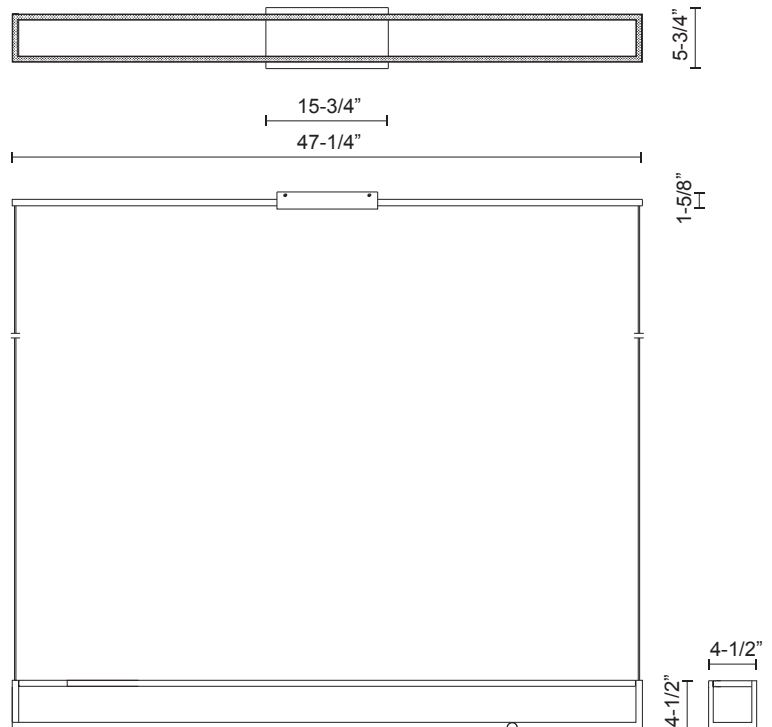

Color Temp 3000K
CRI(Ra) >90
Rated Life 50,000 hours

*Preliminary figures

GD - Gold

WH - White

BN - Brushed Nickel

Product Descriptions

Square profile linear aluminum frame.
Inset opal polymeric diffusers.
Finely textured plate or powder-coat finish.

Metal Finish
BK - Black
BN - Brushed Nickel
GD - Gold
WH - White

Comments:

Canopy dimensions:
L15-3/4"x W5-3/4"x H1-5/8"