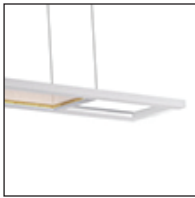

## Linear Pendant

BK - Black

WH - White

BN - Brushed Nickel

PROJECT							
DATE						TYPE	
Voltage	Watt	LED Lumens	Delivered Lumens	Finish(es)		Color Temp	3000K
120V	73W*	6300lm*	850lm*	BK - Black		CRI(Ra)	>90
120V	73W*	6300lm*	1100lm*	BN - Brushed Nickel		Dimming	100%-10%
120V	73W*	6300lm*	1310lm*	WH - White		Rated Life	50,000 hours

### Product Descriptions

Square profile linear aluminum frame  
 Finely textured plate or powder-coat finish  
 Edge-lit acrylic light panel  
 Up and down light