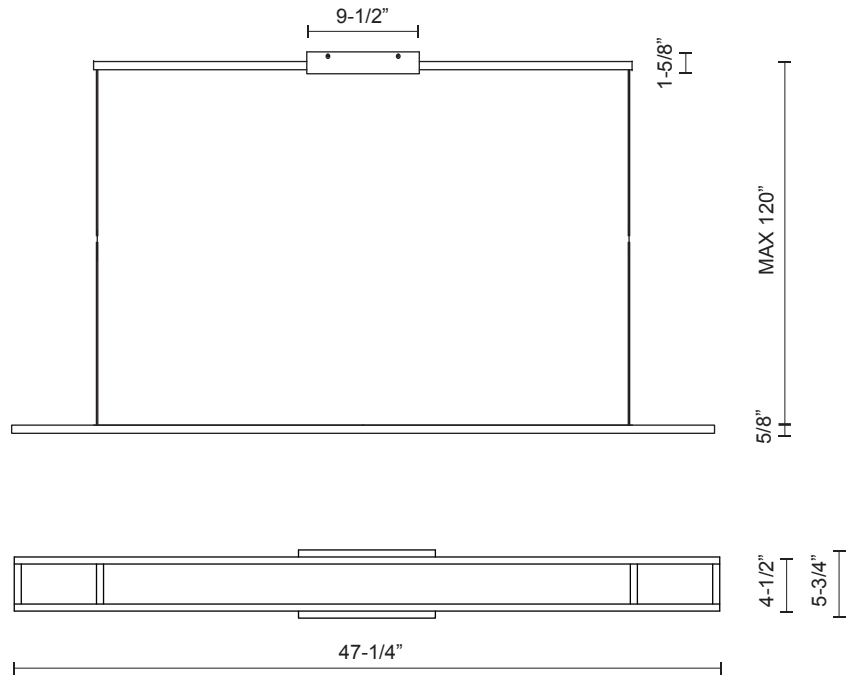

### Product Descriptions

Square profile linear aluminum frame  
 Finely textured plate or powder-coat finish  
 Edge-lit acrylic light panel  
 Up and down light

Canopy dimensions:  
 L: 9-1/2", W: 5-3/4", H: 1-5/8"

Comments: