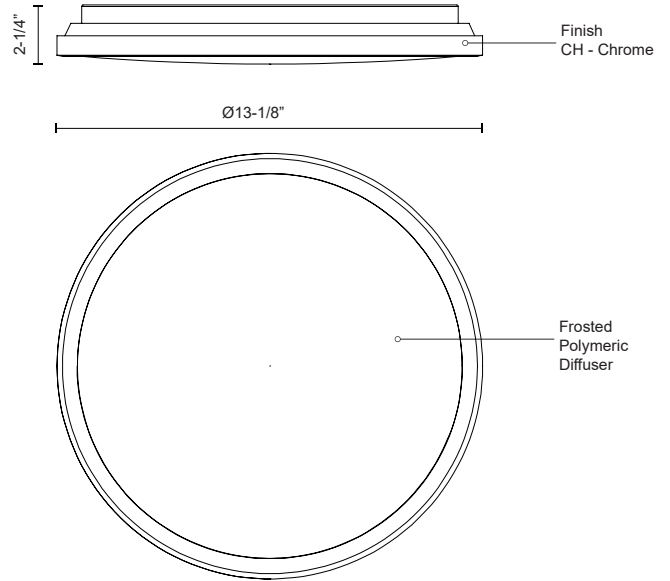

**BROOK  
FM43313  
FLUSH MOUNT**

PROJECT

**DESCRIPTION**

Circular steel base with polymeric body, frosted acrylic lens, chrome plated finish

FM43313-CH  
Chrome

**SPECIFICATION DETAILS**

\* For custom options, consult factory for details.

<b>Fixture Dimensions</b>	D13-1/8" x H2-1/4"
<b>Light Source</b>	LED
<b>Wattage</b>	24W
<b>Total Lumens</b>	2040lm*
<b>Delivered Lumens</b>	900lm*
<b>Voltage</b>	120V
<b>Color Temperature</b>	3000K
<b>CRI (Ra)</b>	>90
<b>Optional Color Temps</b>	2700K - 5000K Available, Minimum Order Quantities Apply
<b>LED Rated Life</b>	50,000 hours
<b>Dimming</b>	100% - 10%, ELV Dimmer (Not Included)
<b>Diffuser Details</b>	Frosted Polymeric Diffuser
<b>Location</b>	Dry
<b>Warranty</b>	5 Years