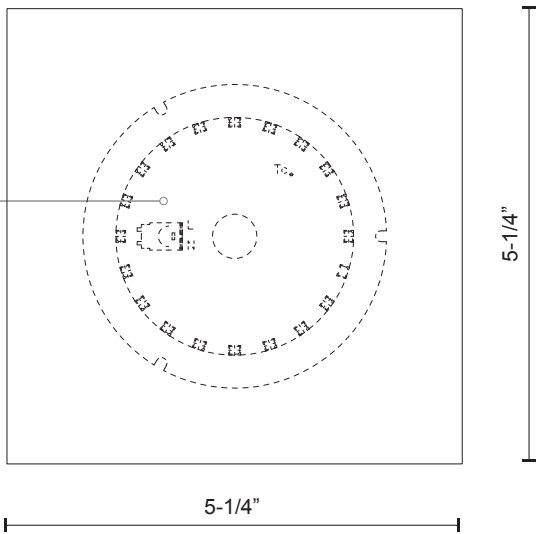

LED Engine

FM3405-CH