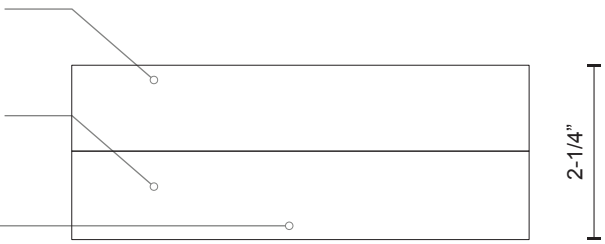

Finish
CH - Chrome
BN - Brushed Nickel

Square Glass
Polished Surface

Painted White
Glass Interior