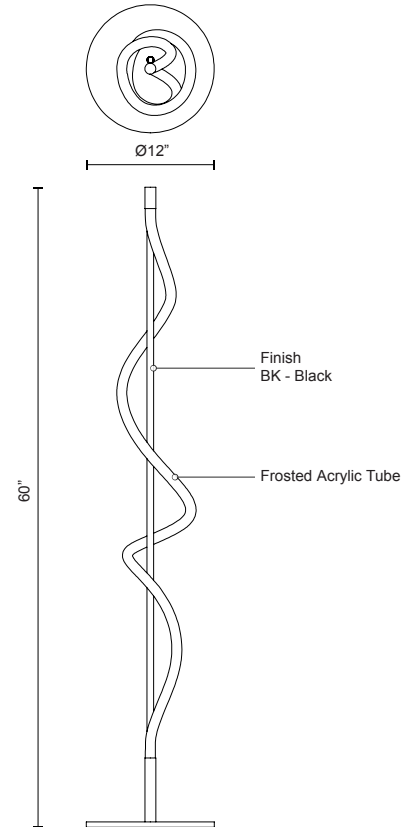

CURSIVE FL95360

LAMPS

PROJECT

FL95360-BK
Black

SPECIFICATION DETAILS

* For custom options, consult factory for details.

Fixture Dimensions	D12" x H60"
Light Source	LED
Wattage	20W
Total Lumens	1700lm
Delivered Lumens	BK-1100lm*
Voltage	120V
Color Temperature	3000K
CRI (Ra)	>90
Optional Color Temps	2700K - 5000K Available, Minimum Order Quantities Apply
LED Rated Life	50,000 hours
Dimming	100% - 10%, Touch dimmer
Diffuser Details	Frosted Acrylic
Location	Dry
Warranty	5 Years

DESCRIPTION

The Cursive fixture features an elegant acrylic form dancing around a center rod, supported by a minimal base. Available in a black metal finish, this dimensional floor piece offers soft ambient light diffused by a frosted lens.