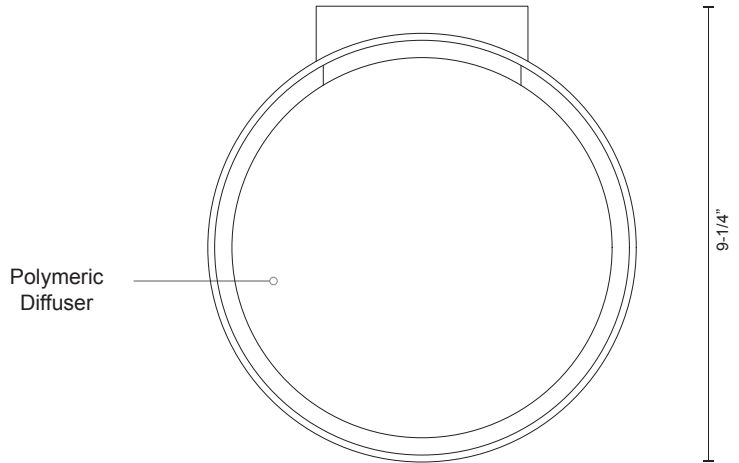

EW60210

SPECIFICATION SHEET

PROJECT		
DATE		TYPE

Sophisticated LED technology meets modern outdoor wall sconces

- Powder coated die-cast aluminum
- Polymeric diffuser
- Dimmable with ELV dimmer (Not included)
- Custom options available

Color Temp 3000K
CRI (Ra) >90
Dimming 100% - 10%
Rated Life 50,000 hours

Voltage	Watt	LED Lumens	Delivered Lumens	Finish(es)
120V	24W*	2000lm*		BK - Black
120V	24W*	2000lm*		WH - White

*Preliminary figures

EW60210-BK