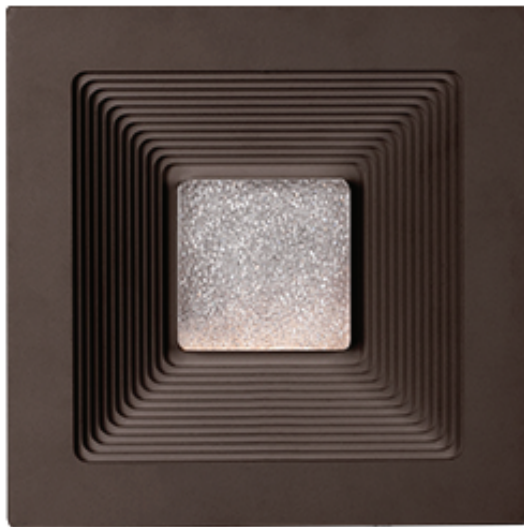

EW53808

SPECIFICATION SHEET

PROJECT		
DATE		TYPE

Sophisticated LED technology meets subtle glamour outdoor sconces

- Illuminated center with encased crystals
- Black, grey or espresso metal details
- Dimmable with ELV dimmer (Not included)
- 120V

Color Temp 3000K
 CRI (Ra) >80
 Dimming 100% - 10%
 Rated Life 50,000 hours

Voltage	Watt	LED Lumens	Delivered Lumens	Finish(es)
120V	14W	1 x 800 + 1 x 250	500*	BK / ES / GY

EW53808-ES

Illuminated Center with Encased Crystals

Metal Finish
 BK - Black
 ES - Espresso
 GY - Grey

*Subject to testing confirmation

EW53808-BK

EW53808-ES

EW53808-GY