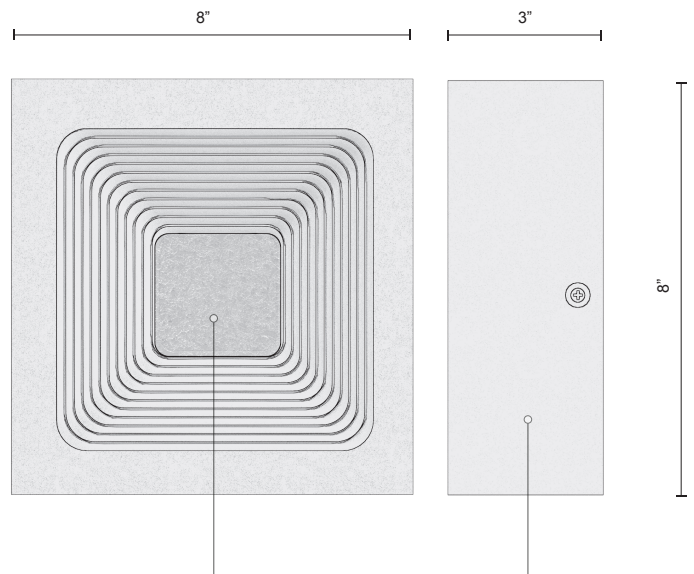

EW53808

SPECIFICATION SHEET

PROJECT		
DATE		TYPE

Sophisticated LED technology meets subtle glamour outdoor sconces

- Illuminated center with encased crystals
- Black, grey or espresso metal details
- Dimmable with ELV dimmer (Not included)
- 120V

Color Temp 3000K
 CRI (Ra) >80
 Dimming 100% - 10%
 Rated Life 50,000 hours

Voltage	Watt	LED Lumens	Delivered Lumens	Finish(es)
120V	14W	1 x 800 + 1 x 250	500*	BK / ES / GY

EW53808-ES

Illuminated Center with Encased Crystals

Metal Finish
 BK - Black
 ES - Espresso
 GY - Grey

*Subject to testing confirmation

EW53808-BK

EW53808-ES

EW53808-GY