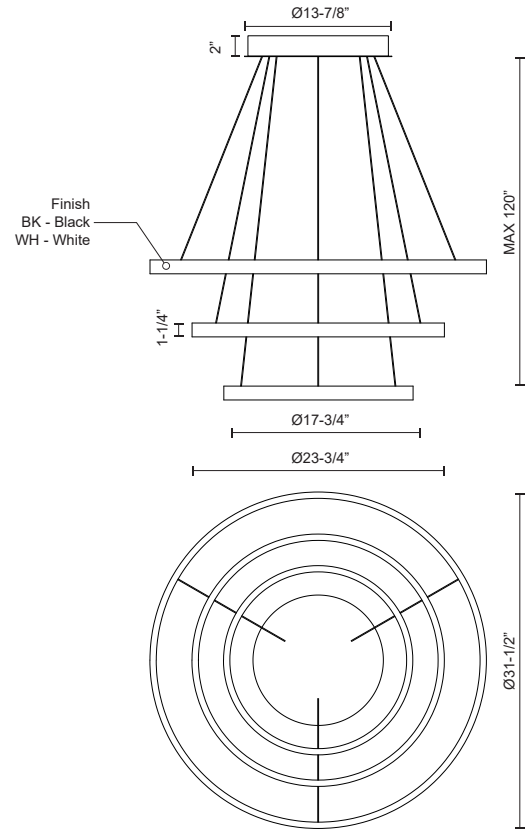

**CERCHIO**  
**CH86332**  
CHANDELIERS

PROJECT

CH86332-WH  
White

CH86332-BK  
Black

**SPECIFICATION DETAILS**

\* For custom options, consult factory for details.

<b>Fixture Dimensions</b>	D31-1/2" x H1-1/4"
<b>Light Source</b>	LED
<b>Wattage</b>	176W
<b>Total Lumens</b>	14960lm
<b>Delivered Lumens</b>	BK-6330lm; WH-8515lm;
<b>Voltage</b>	120V
<b>Color Temperature</b>	3000K
<b>CRI (Ra)</b>	>90
<b>Optional Color Temps</b>	2700K - 5000K Available, Minimum Order Quantities Apply
<b>LED Rated Life</b>	50,000 hours
<b>Dimming</b>	100% - 10%, TRIAC or ELV Dimmer (Not Included)
<b>Diffuser Details</b>	White Acrylic Diffuser
<b>Adjustable</b>	Yes
<b>Wire Length</b>	120" Max
<b>Wire Type</b>	Clear Coaxial Wire
<b>Location</b>	Dry
<b>Warranty</b>	5 Years
<b>Canopy Dimensions</b>	D13-7/8" x H2"

**DESCRIPTION**

Extruded and rolled loops with rectangular profile. Dual flush polymeric diffuser sets per tier. Three tiers. Matte powder-coated finish. Up and down light.

**KUZCO**

19054 28TH AVENUE  
SURREY - BC V3Z 6M3  
CANADA