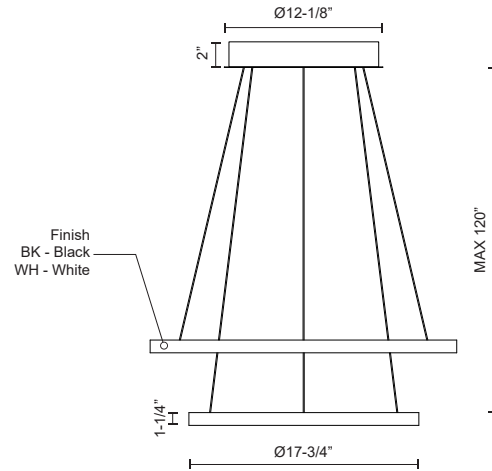

CERCHIO
CH86224
CHANDELIERS

PROJECT

CH86224-BK
Black

CH86224-WH
White

SPECIFICATION DETAILS

* For custom options, consult factory for details.

Fixture Dimensions	D23-3/4" x H1-1/4"
Light Source	LED
Wattage	104W
Total Lumens	8755lm
Delivered Lumens	BK-3740lm; WH-5030lm;
Voltage	120V
Color Temperature	3000K
CRI (Ra)	>90
Optional Color Temps	2700K - 5000K Available, Minimum Order Quantities Apply
LED Rated Life	50,000 hours
Dimming	100% - 10%, TRIAC or ELV Dimmer (Not Included)
Diffuser Details	White Acrylic Diffuser
Adjustable	Yes
Wire Length	120" Max
Wire Type	Clear Coaxial Wire
Location	Dry
Warranty	5 Years
Canopy Dimensions	D12-1/8" x H2"

DESCRIPTION

Extruded and rolled loops with rectangular profile. Dual flush polymeric diffuser sets per tier. Two tiers. Matte powder-coated finish. Up and down light

COMMENT

KUZCO

19054 28TH AVENUE
SURREY - BC V3Z 6M3
CANADA