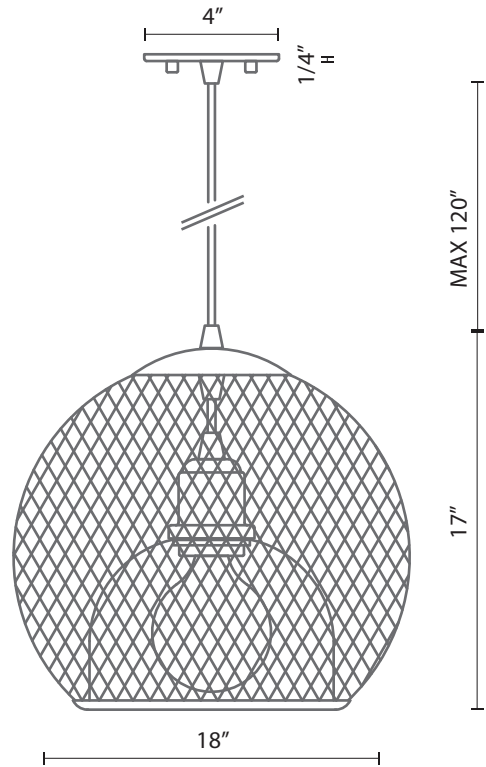

494418

Specification Sheet

Pendant

Black with Gold

Black

White with Gold

White

PROJECT					
DATE				TYPE	
Voltage	Watt	LED Lumens	Delivered Lumens	Finish(es)	
120V	1 x 60W*	N/A	N/A	BK - Black	
120V	1 x 60W*	N/A	N/A	BK/GD - Black/Gold	
120V	1 x 60W*	N/A	N/A	WH - White	
120V	1 x 60W*	N/A	N/A	WH/GD - White/Gold	
				Color Temp	N/A
				CRI(Ra)	N/A
				Dimming	N/A
				Rated Life	N/A

*Preliminary figures

Product Descriptions

Single lamp pendant with spherical powder-coated wire mesh shade. Color configurations include uniform black, white or an exterior black or white mesh with inner gold mesh. Suspended by matching cable to a maximum 120" length. Available in 2 sizes.

Product Details

UL Listed.

5-years warranty.

Complete warranty terms located at:

www.kuzcolighting.com/warranty

Lamp type incandescent with E26 medium base bulb (bulb not included).

Canopy dimensions:
D: 4"; H: 1/4"